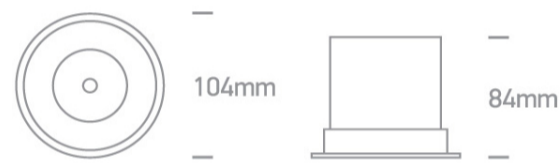

02 Recessed Spots Fixed LED>The COB LED Dark Light Range

10118DC/B/W

18W COB LED Dark light recessed spot with dark chrome reflector.

Requires 500mA driver.

Complies with standard EN60598-1 and any other specific standards.

Downloads

Dimensions

Must be ordered separately

89030C

Physical Specification

Item Group

02 Recessed Spots Fixed LED

Family

Circular

Height	84mm
Diameter	104mm
Cutout Hole Diameter	94mm
Recessed Ceiling	Yes
Depth Required	100mm
Indoor	Yes
Adjustable	No

Electrical Characteristics

Fitting

Input Type	Constant Current
Input Current	500mA
Voltage	35V
Safety Class	
Power(Watts)	17,5W
IP Rating	IP20
Light Source	LED built in
LED Type	COB
LED Brand	Bridgelux
Cable Length	40cm
F Mark	

Illumination Data

Colour Temperature	3000K
Lumen Output	1750lm
Light Efficiency	97,22lm/W
CRI	90
Beam Angle	36°
Illumination Diagram	

Packing Info

Pcs/Carton

30

Barcode

5291889064800

HS Code