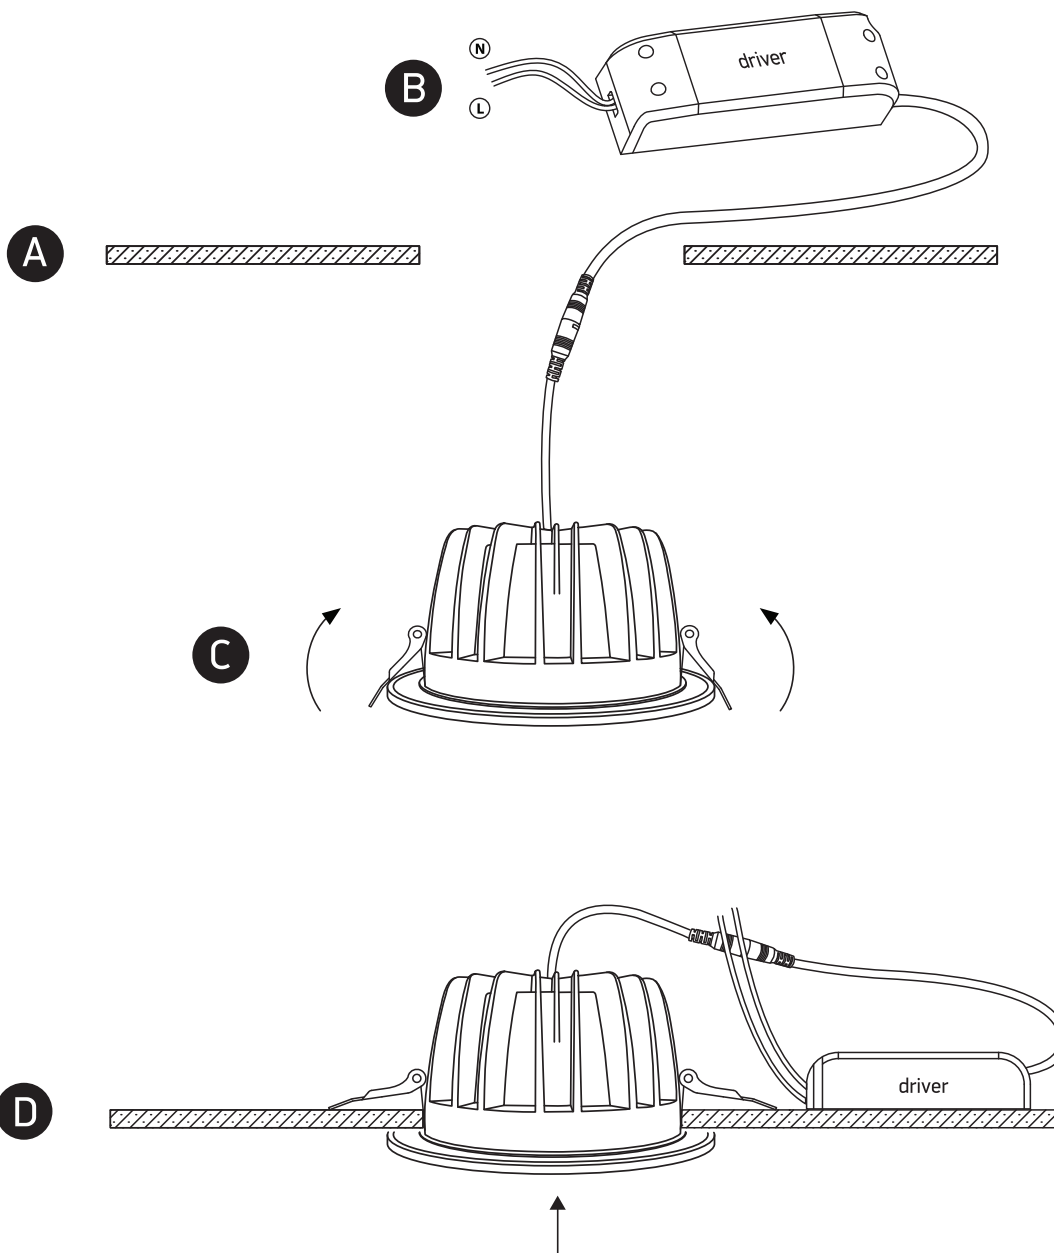

INSTALLATION MANUAL

10120CA

ecodownlight

CE

RoHS
COMPLIANT

NOT
DIMMABLE

170mm

75mm

230V | COB LED | 20W | IP20 | Die cast
Complete with 500mA driver.

80
CRI

one
LIGHT

Warnings:

1. Make sure that the product is installed properly before connecting to electricity.
2. Do not cover the fitting.
3. Maintenance and installation should only be carried out by a professional electrician.