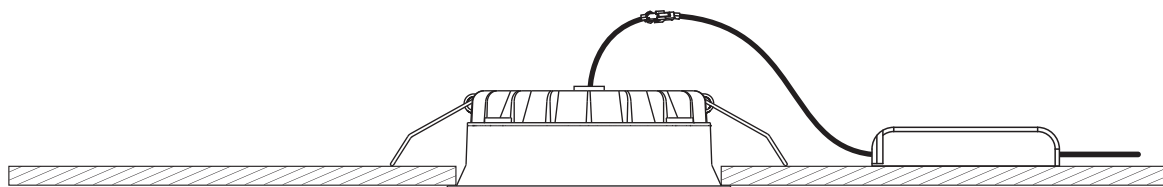

**A**

CUTOUT HOLE: 166mm

**B**

**C**

\*IP54 is the protection degree of the fitting under the ceiling. The fitting part hidden in the ceiling is IP20