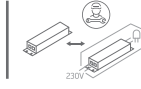

## 10120FD

**ecolight**

DARK  
LIGHT

175mm

54mm

230V | SMD 2835 | 20W | \*IP54 | Die cast  
Complete with 300mA driver.

80  
CRI

166mm  
70mm

**A**

CUTOUT HOLE: 166mm

**B**

**C**

\*IP54 is the protection degree of the fitting under the ceiling. The fitting part hidden in the ceiling is IP20