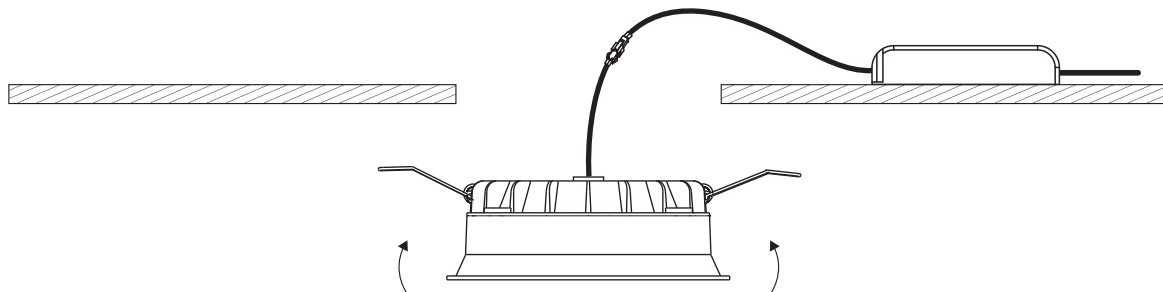

## 10120FD

**ecolight**

DARK  
LIGHT

175mm

54mm

230V | SMD 2835 | 20W | \*IP54 | Die cast  
Complete with 300mA driver.

80  
CRI

166mm  
70mm

**A**

CUTOUT HOLE: 166mm

**B**

**C**

\*IP54 is the protection degree of the fitting under the ceiling. The fitting part hidden in the ceiling is IP20