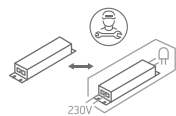

INSTALLATION MANUAL

10120UV

LED
BUILT IN

UGR19

CE EAC UK CA

RoHS
COMPLIANT

NOT
DIMMABLE

190mm

55mm

one
LIGHT

230V | SMD 2835 | 20W | IP44 | Adjustable CCT | Die cast
Complete with 500mA driver.

80
CRI

A

B

N
L

Adjustable CCT
6000K-4000K-3000K