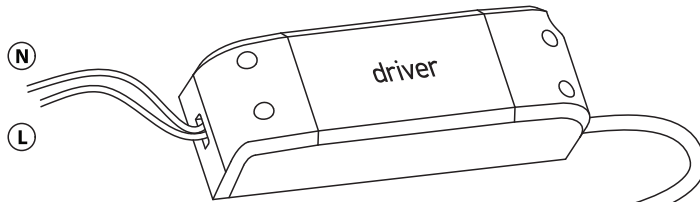

INSTALLATION MANUAL

10120UV

LED
BUILT IN

UGR19

CE EAC UK CA

RoHS
COMPLIANT

NOT
DIMMABLE

190mm

55mm

one
LIGHT

230V | SMD 2835 | 20W | IP44 | Adjustable CCT | Die cast
Complete with 500mA driver.

80
CRI

A

B

N
L

Adjustable CCT
6000K-4000K-3000K