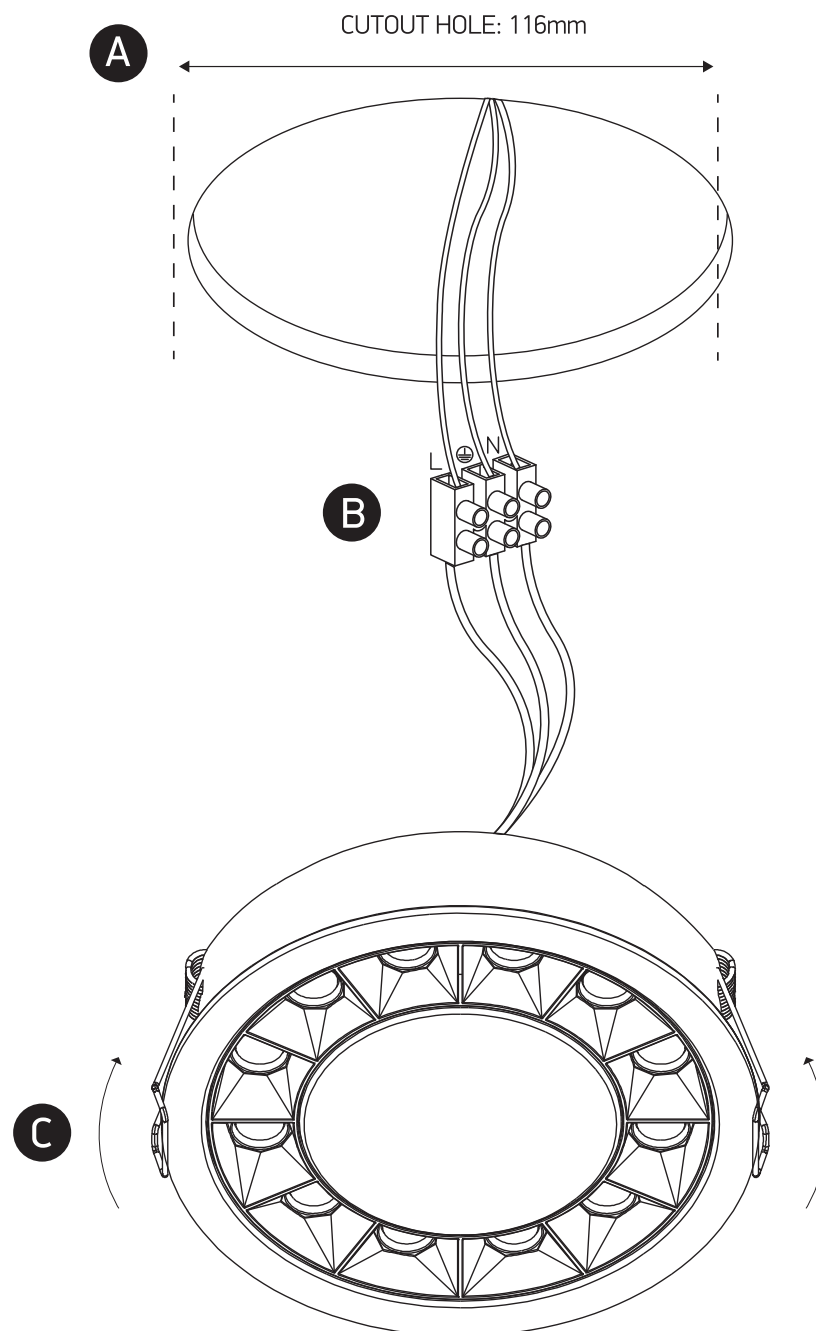

INSTALLATION MANUAL

10120X

LED
BUILT IN

**DARK
LIGHT**

**90
CRI**

230V | SMD 3030 | 20W | IP20 | Aluminium
Complete with 450mA driver.

128mm

35mm

one
LIGHT

Warnings:

1. Make sure that the product is installed properly before connecting to electricity.
2. Do not cover the fitting.
3. Maintenance and installation should only be carried out by a professional electrician.