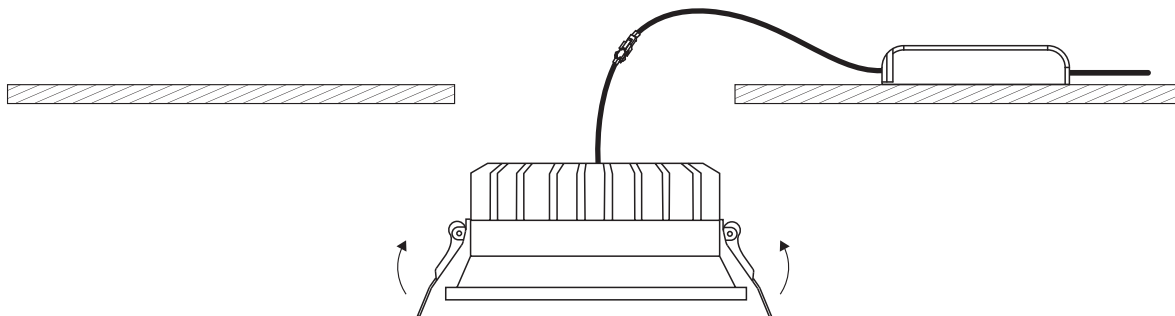

INSTALLATION MANUAL

10122D

ecolight

80
CRI

230V | SMD 2835 | 22W | IP20 | Die cast
Complete with 500mA driver.

A

CUTOUT HOLE: 165mm

B

C

*IP54 is the protection degree of the fitting under the ceiling. The fitting part hidden in the ceiling is IP20

Warnings:

1. Make sure that the product is installed properly before connecting to electricity.
2. Do not cover the fitting.
3. Maintenance and installation should only be carried out by a professional electrician.