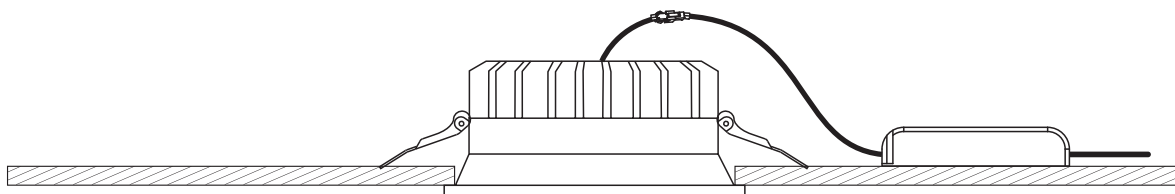

INSTALLATION MANUAL

10122D

ecolight

80
CRI

230V | SMD 2835 | 22W | IP20 | Die cast
Complete with 500mA driver.

A

CUTOUT HOLE: 165mm

B

C

*IP54 is the protection degree of the fitting under the ceiling. The fitting part hidden in the ceiling is IP20

Warnings:

1. Make sure that the product is installed properly before connecting to electricity.
2. Do not cover the fitting.
3. Maintenance and installation should only be carried out by a professional electrician.