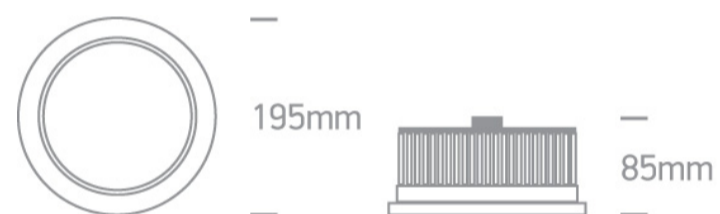

06 Downlights Fixed LED>Architectural Downlights Die cast

10128/G/D

28W LED architectural downlight, IP20.

Complete with LED driver.

Complies with standard EN60598-1 and any other specific standards.

Downloads

Dimensions

Gallery

Physical Specification

Item Group

06 Downlights Fixed LED

Family

Architectural Downlights Die cast

Order Code

10128/G/D

Colour

Grey

Material

Die Cast

Diffuser Material

Acrylic

Shape

Circular

Height	85mm
Diameter	195mm
Cutout Hole Diameter	169mm
Recessed Ceiling	Yes
Depth Required	110mm
Indoor	Yes
Adjustable	No

Electrical Characteristics

Gear	Built In
Fitting + Driver	
Input Voltage	220-240V
50 Hz	Yes
60 Hz	Yes
Safety Class	
Power(Watts)	28W
IP Rating	IP20
Light Source	LED built in
Dimmable	No
F Mark	