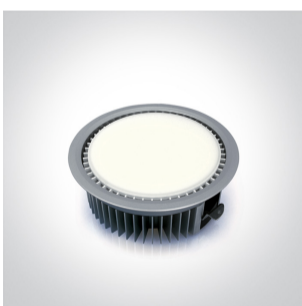

06 Downlights Fixed LED>Architectural Downlights Die cast

10128/G/D

28W LED architectural downlight, IP20.

Complete with LED driver.

Complies with standard EN60598-1 and any other specific standards.

Downloads

Dimensions

Gallery

Physical Specification

Item Group

06 Downlights Fixed LED

Family

Architectural Downlights Die cast

Order Code

10128/G/D

Colour

Grey

Material

Die Cast

Diffuser Material

Acrylic

Shape

Circular

Height	85mm
Diameter	195mm
Cutout Hole Diameter	169mm
Recessed Ceiling	Yes
Depth Required	110mm
Indoor	Yes
Adjustable	No

Electrical Characteristics

Gear	Built In
Fitting + Driver	
Input Voltage	220-240V
50 Hz	Yes
60 Hz	Yes
Safety Class	
Power(Watts)	28W
IP Rating	IP20
Light Source	LED built in
Dimmable	No
F Mark	