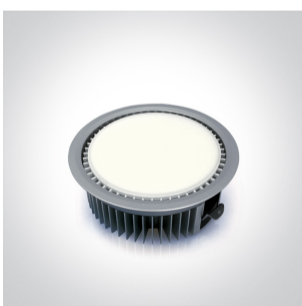

Gallery

Physical Specification

Item Group

06 Downlights Fixed LED

Family

Architectural Downlights Die cast

Order Code

10128/G/W

Colour

Grey

Material

Die Cast

Diffuser Material

Acrylic

Shape

Circular