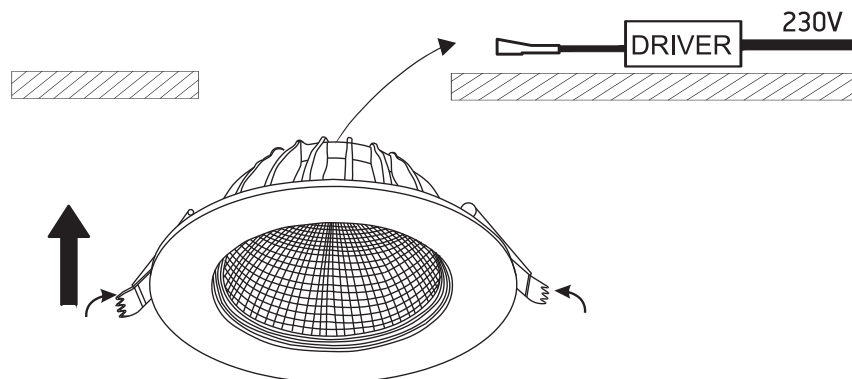

INSTALLATION MANUAL

10130C

ecodownlight

Ra>80

230V | 30W | IP20 | Aluminium

Complete with driver

A

CUTOUT HOLE: 210mm

B

C

Warnings:

1. Make sure that the product is installed properly before connecting to electricity.
2. Do not cover the fitting.
3. Maintenance and installation should only be carried out by a professional electrician.