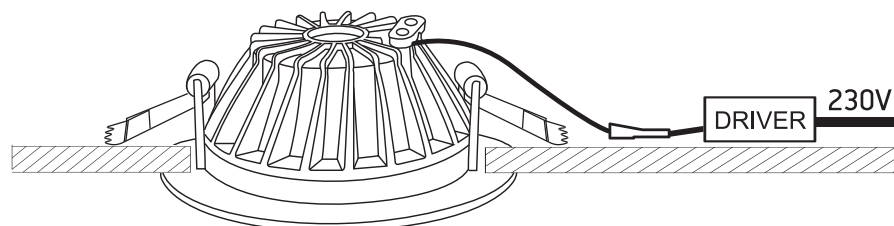

INSTALLATION MANUAL

10130C

ecodownlight

Ra>80

230V | 30W | IP20 | Aluminium

Complete with driver

A

CUTOUT HOLE: 210mm

B

C

Warnings:

1. Make sure that the product is installed properly before connecting to electricity.
2. Do not cover the fitting.
3. Maintenance and installation should only be carried out by a professional electrician.