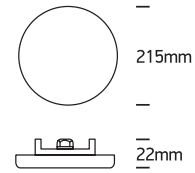

INSTALLATION MANUAL

10130CF

ecodownlight

80
CRI

230V | SMD 4014 | 30W | IP65 | Die cast + opal diffuser
Complete with driver.

one
LIGHT

RECESSED INSTALLATION

SURFACED INSTALLATION