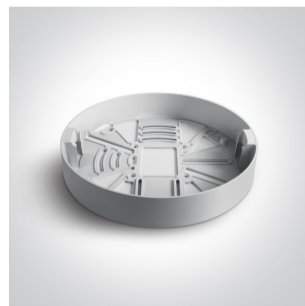

050148/W

Physical Specification

Item Group

06 Downlights Fixed LED

Family

The Frameless IP65 Range Die cast + PC