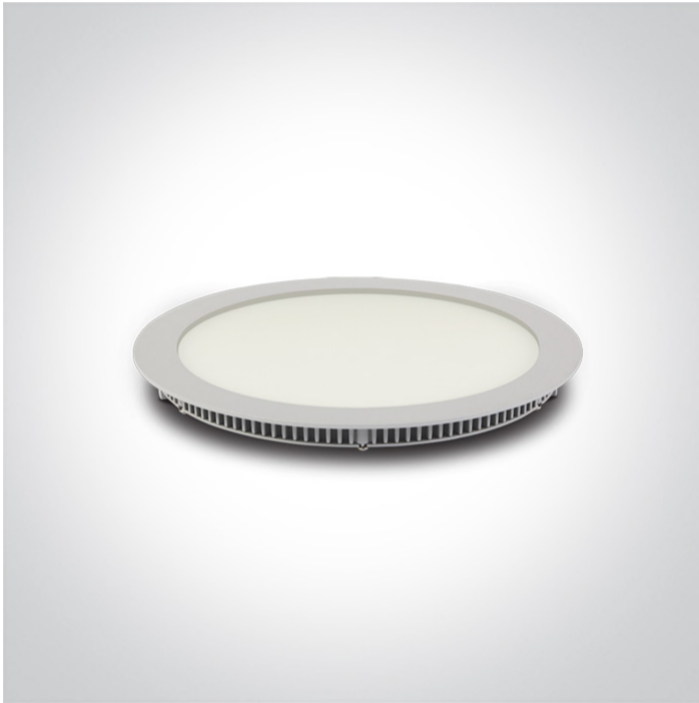

06 Downlights Fixed LED&gt;The 18-30W Round Recessed Panels Die cast

**10130FA/W/W**

30W slim downlight LED, IP40, ideal for commercial applications such as offices, galleries and showrooms.

Supplied with 700mA non-dimmable LED driver.

## Physical Specification

Item Group

06 Downlights Fixed LED

Family

The 18-30W Round Recessed Panels Die cast

Order Code

10130FA/W/W

Colour

White

Material

Die Cast

Diffuser Material

Acrylic

Shape

Circular

Height	22mm
Diameter	295mm
Cutout Hole Diameter	285mm
Recessed Ceiling	Yes
Depth Required	50mm
Indoor	Yes
Adjustable	No