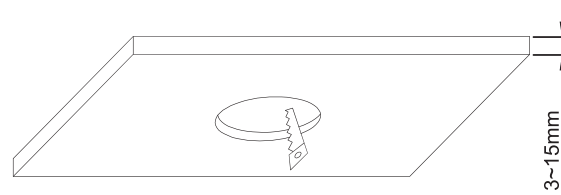

## 10130KA

ecodownlight

242mm

210mm

15cm

180mm

230V | 30W | IP53 | Die cast

Complete with dimmable LED driver

**A**

CUTOUT HOLE: 210mm

**B**

**C**