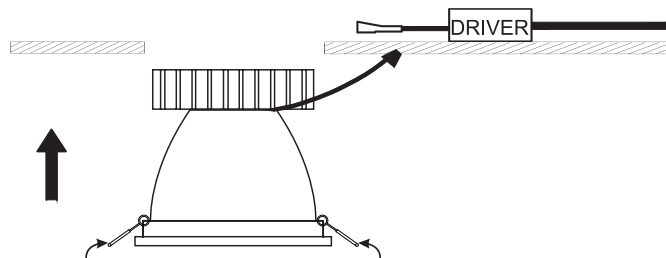

## 10130KA

ecodownlight

242mm

210mm

15cm

180mm

230V | 30W | IP53 | Die cast

Complete with dimmable LED driver

**A**

CUTOUT HOLE: 210mm

**B**

**C**