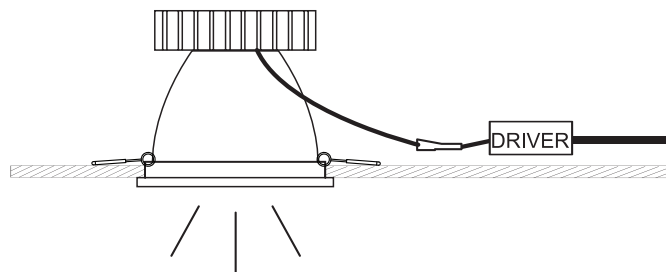

## 10130KA

ecodownlight

242mm

210mm

15cm

180mm

230V | 30W | IP53 | Die cast

Complete with dimmable LED driver

**A**

CUTOUT HOLE: 210mm

**B**

**C**