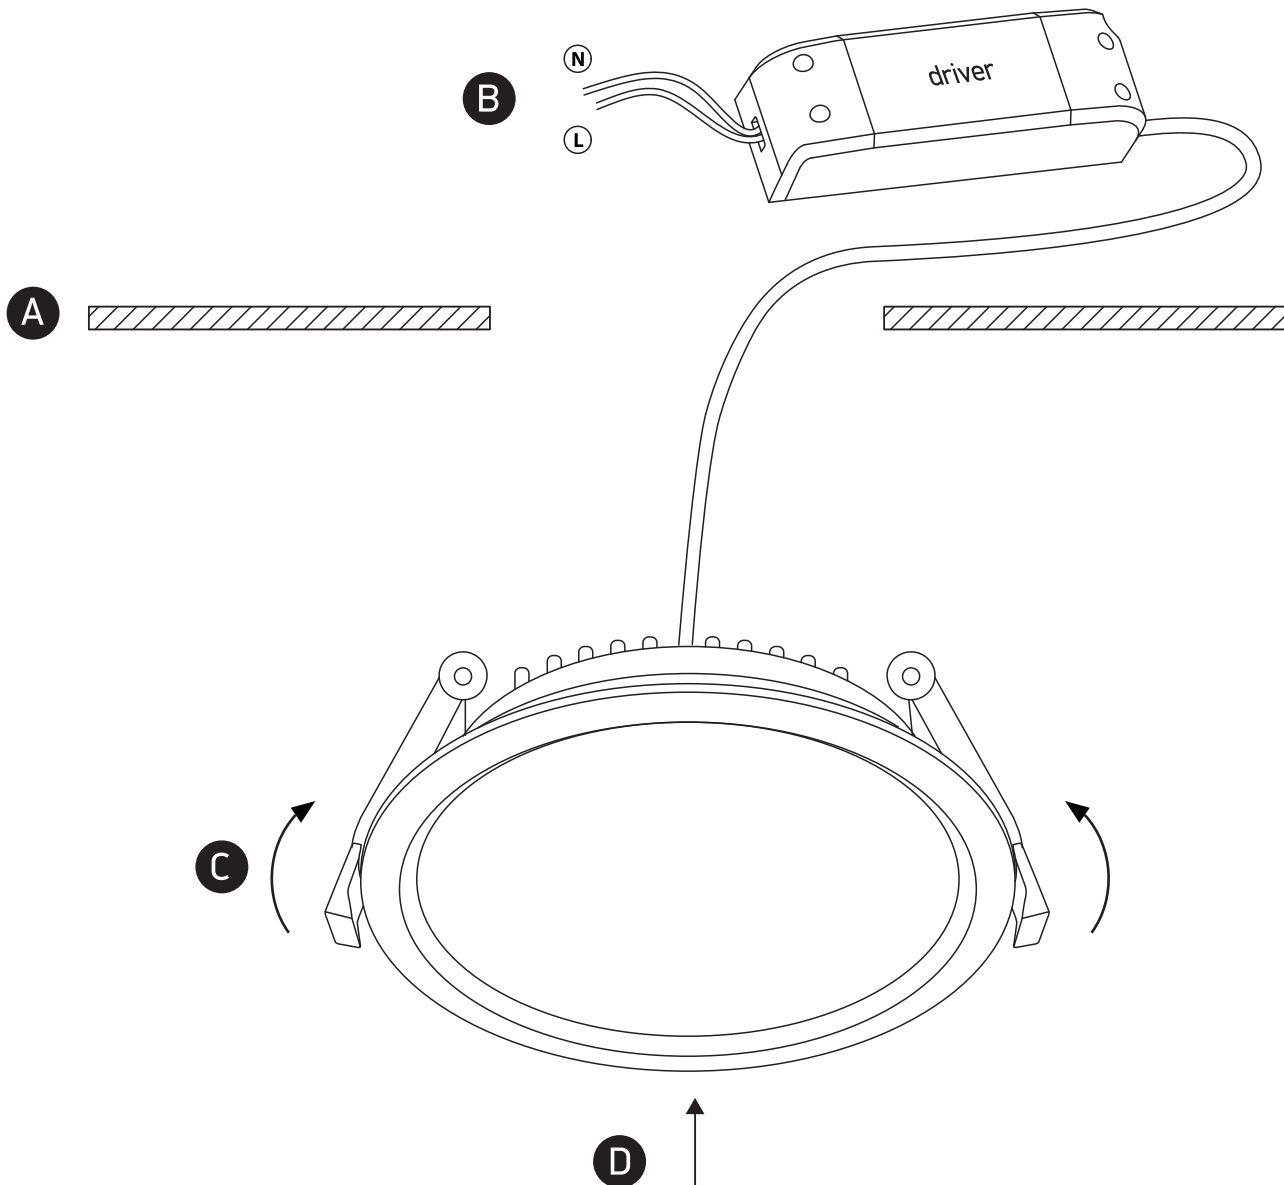

INSTALLATION MANUAL

10130U

ecodownlight

IK⁰⁴ UGR19

220mm

45mm

230V | SMD 2835 | 30W | IP44 | Die cast
Complete with 750mA driver.

80
CRI

one
LIGHT

Warnings:

1. Make sure that the product is installed properly before connecting to electricity.
2. Do not cover the fitting.
3. Maintenance and installation should only be carried out by a professional electrician.