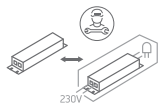

INSTALLATION MANUAL

10130U

ecodownlight

IK⁰⁴ UGR19

220mm

45mm

230V | SMD 2835 | 30W | IP44 | Die cast
Complete with 750mA driver.

80
CRI

one
LIGHT

Warnings:

1. Make sure that the product is installed properly before connecting to electricity.
2. Do not cover the fitting.
3. Maintenance and installation should only be carried out by a professional electrician.