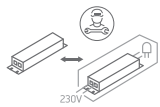

## 10130U

**eco**downlight

IK<sup>04</sup> UGR19

220mm

45mm

230V | SMD 2835 | 30W | IP44 | Die cast  
Complete with 750mA driver.

80  
CRI

**one**  
LIGHT