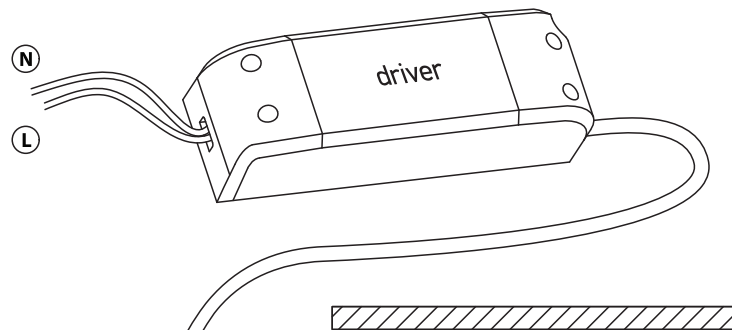

INSTALLATION MANUAL

10130U

ecodownlight

IK⁰⁴ UGR19

220mm

45mm

230V | SMD 2835 | 30W | IP44 | Die cast
Complete with 750mA driver.

80
CRI

one
LIGHT

A

B

N
L