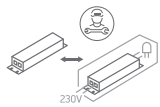

INSTALLATION MANUAL

10130U

ecodownlight

IK⁰⁴ UGR19

220mm

45mm

230V | SMD 2835 | 30W | IP44 | Die cast
Complete with 750mA driver.

80
CRI

one
LIGHT

A

B

N
L

C

D

Warnings:

1. Make sure that the product is installed properly before connecting to electricity.
2. Do not cover the fitting.
3. Maintenance and installation should only be carried out by a professional electrician.