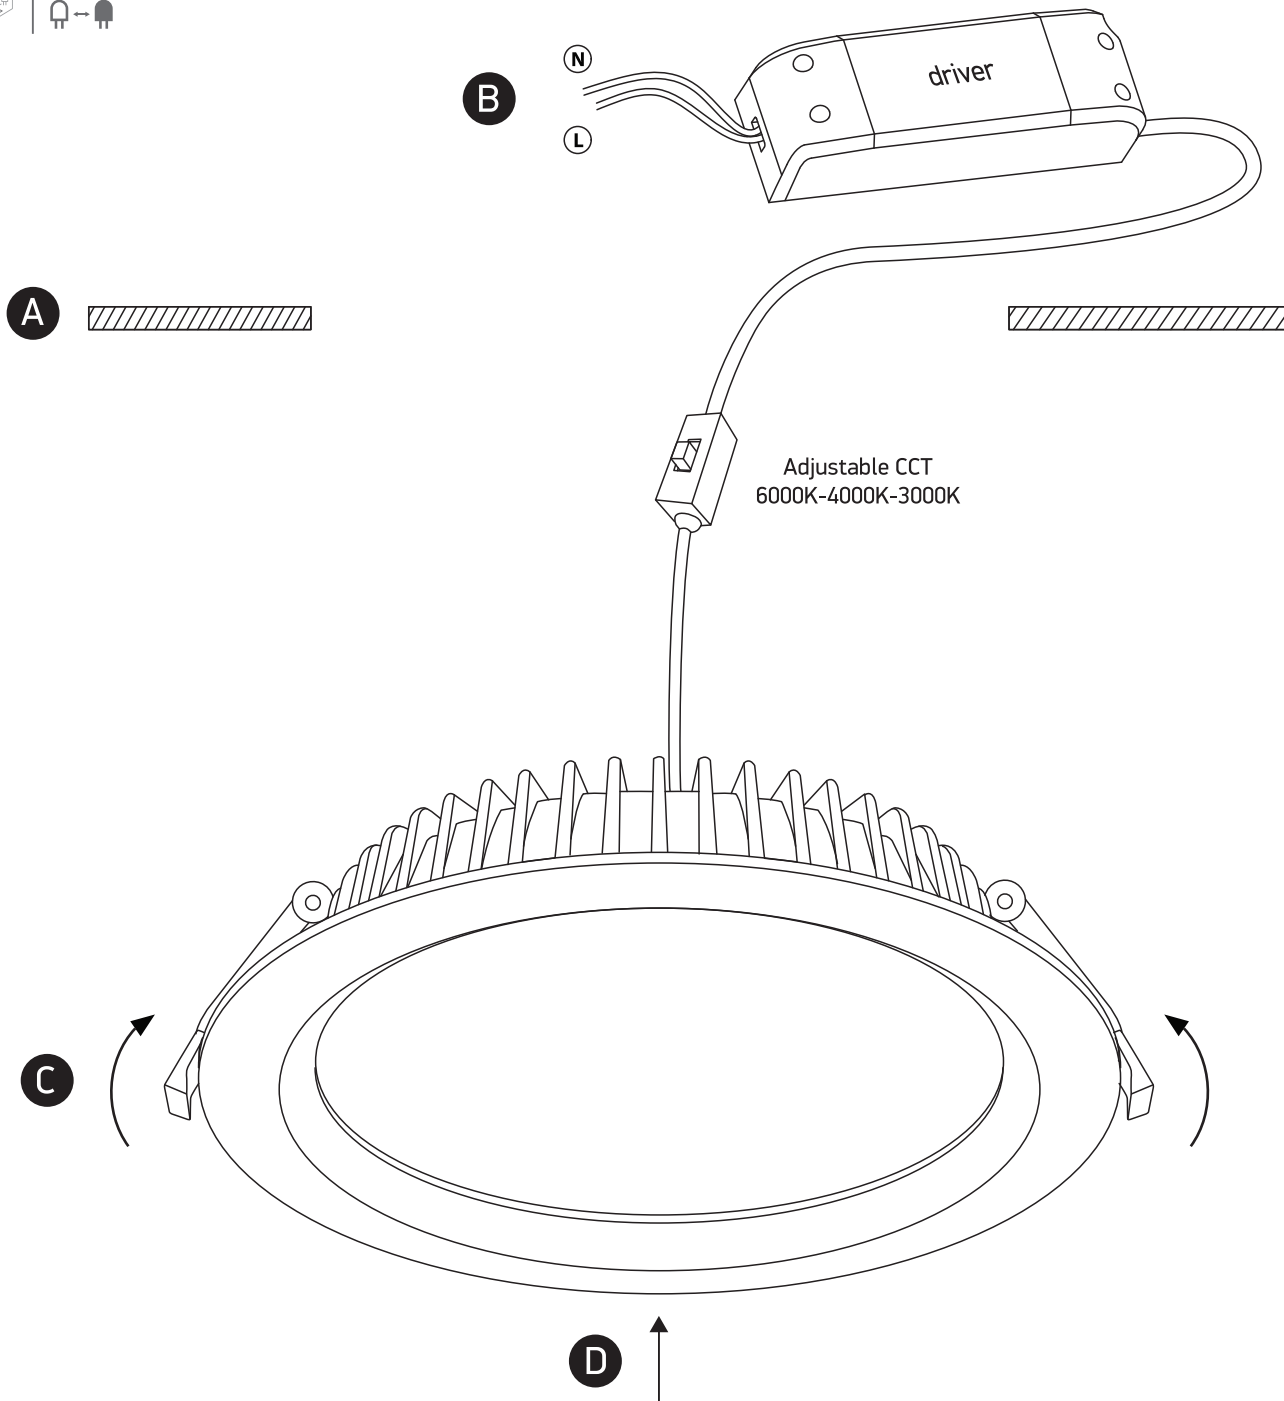

INSTALLATION MANUAL

10130UV

eco downlight

IK⁰⁴ UGR19

230V | SMD 2835 | 30W | IP44 | Adjustable CCT | Die cast
Complete with 700mA driver.

80
CRI

one
LIGHT

Warnings:

1. Make sure that the product is installed properly before connecting to electricity.
2. Do not cover the fitting.
3. Maintenance and installation should only be carried out by a professional electrician.