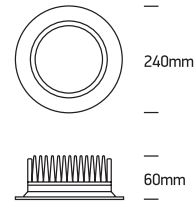

INSTALLATION MANUAL

10130UV

eco downlight

IK⁰⁴ UGR19

230V | SMD 2835 | 30W | IP44 | Adjustable CCT | Die cast
Complete with 700mA driver.

80
CRI

one
LIGHT

Warnings: