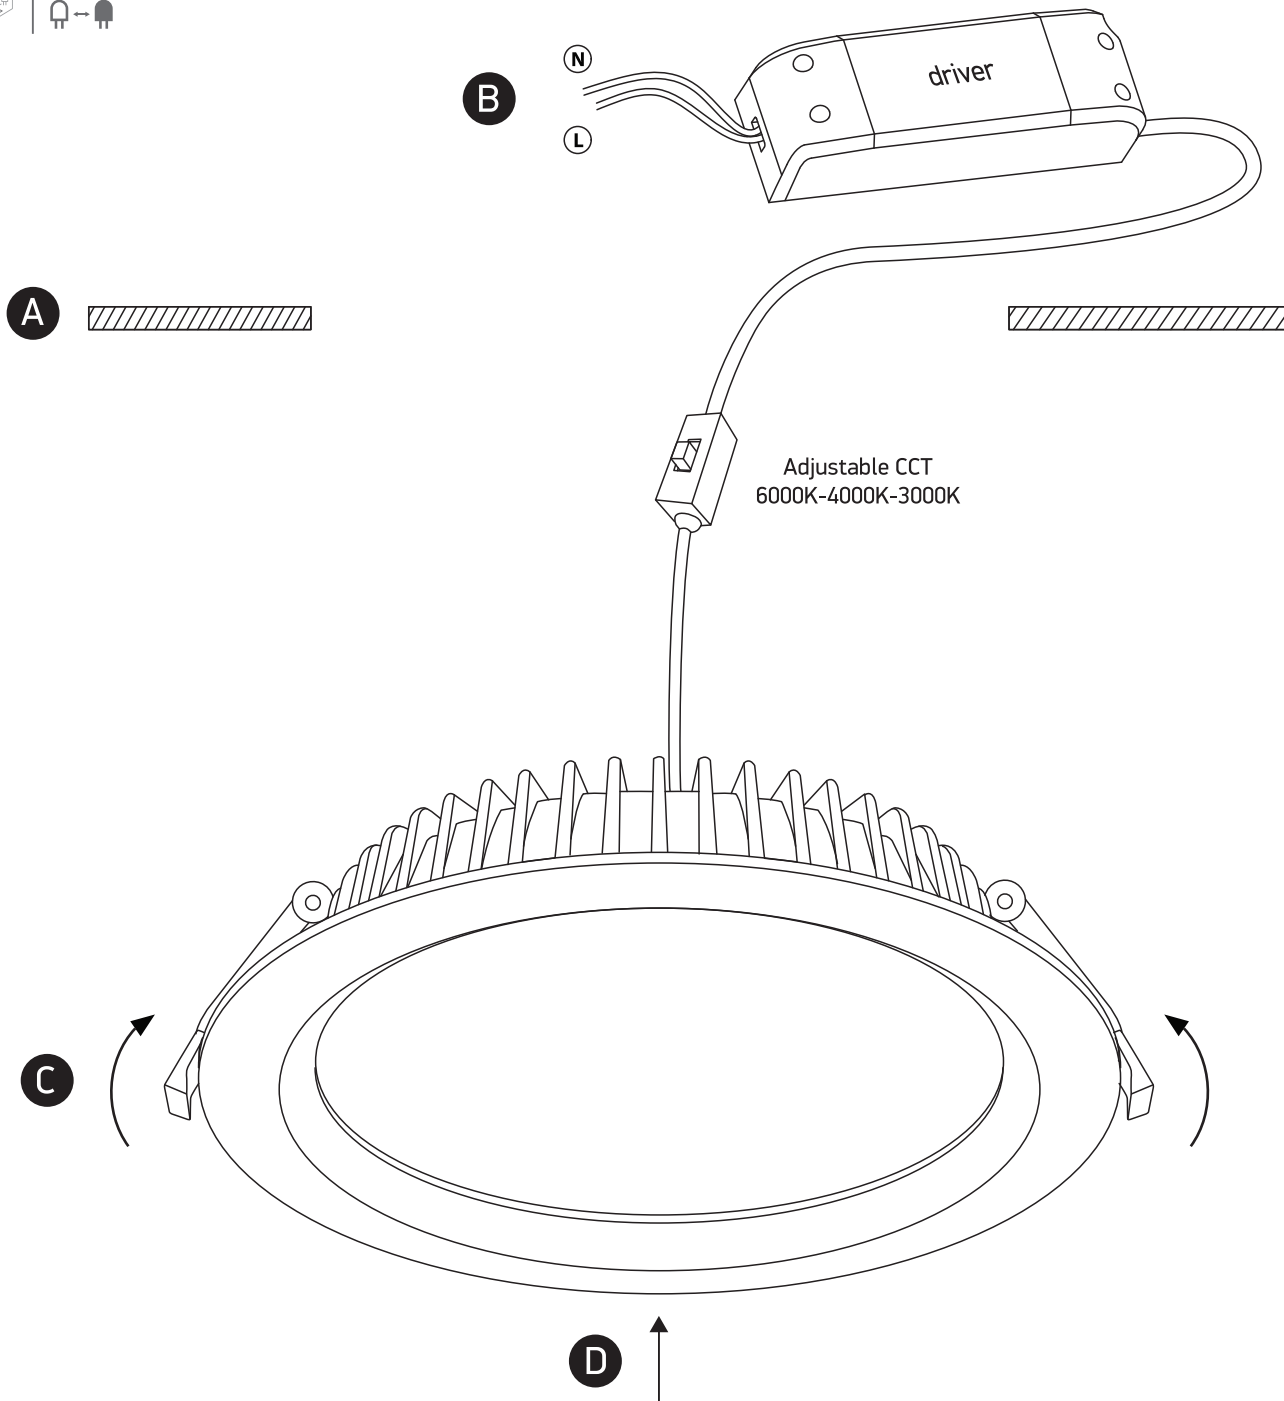

## 10130UV

eco downlight

IK<sup>04</sup> UGR19

230V | SMD 2835 | 30W | IP44 | Adjustable CCT | Die cast  
Complete with 700mA driver.

80  
CRI

one  
LIGHT

### Warnings:

1. Make sure that the product is installed properly before connecting to electricity.
2. Do not cover the fitting.
3. Maintenance and installation should only be carried out by a professional electrician.