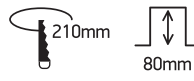

## 10130UV

eco downlight

IK<sup>04</sup> UGR19

230V | SMD 2835 | 30W | IP44 | Adjustable CCT | Die cast  
Complete with 700mA driver.

80  
CRI

one  
LIGHT