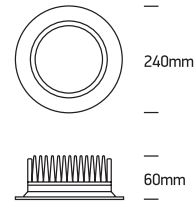

## 10130UV

eco downlight

IK<sup>04</sup> UGR19

230V | SMD 2835 | 30W | IP44 | Adjustable CCT | Die cast  
Complete with 700mA driver.

80  
CRI

one  
LIGHT