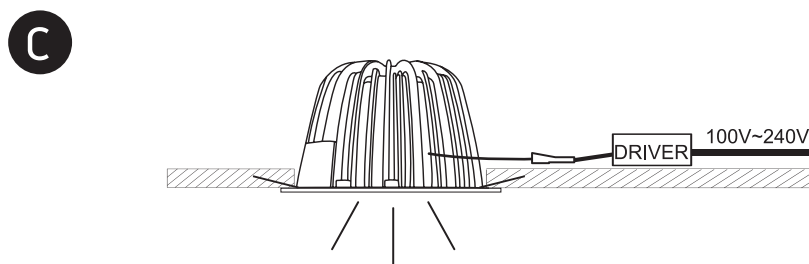

## 10142

ecodownlight

Ra>80

100-240V | 42W | IP20 | Aluminium

Complete with driver.  
Ring must be ordered separately.

one  
LIGHT