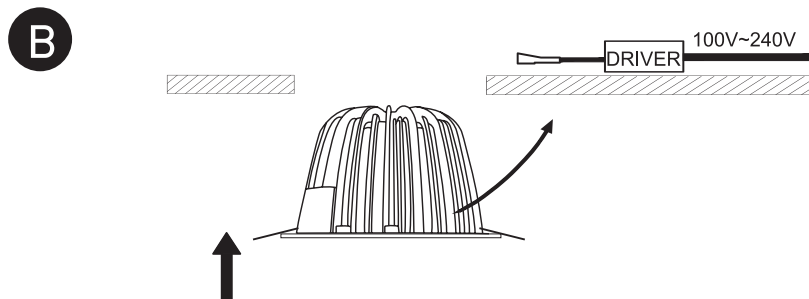

## 10142

ecodownlight

Ra>80

100-240V | 42W | IP20 | Aluminium

Complete with driver.  
Ring must be ordered separately.

one  
LIGHT