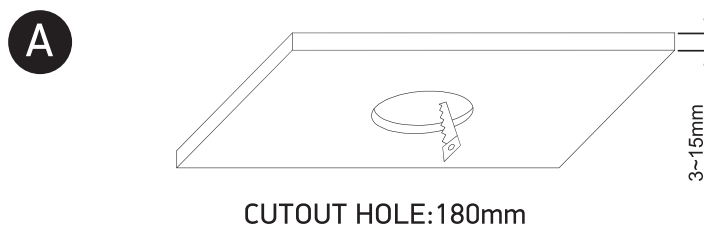

## 10142

ecodownlight

Ra>80

100-240V | 42W | IP20 | Aluminium

Complete with driver.  
Ring must be ordered separately.

one  
LIGHT