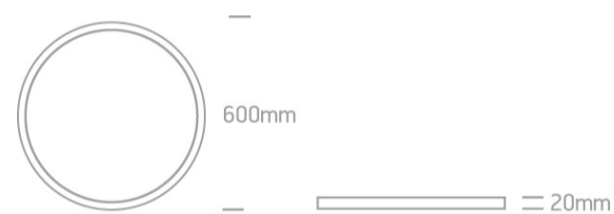

06 Downlights Fixed LED>The 40-48W Round Recessed Panels Die Cast

10148PE/W/C

48W slim downlight LED, IP40, ideal for commercial applications such as offices, galleries and showrooms.

Requires 1200mA LED driver.

Complies with standard EN60598-1 and any other specific standards.

Downloads

Dimensions

Must be ordered separately

89048

Related items

89048T

89050L

89050TLD

Physical Specification

Item Group

06 Downlights Fixed LED

Family	The 40-48W Round Recessed
Order Code	10148PE/W/C
Colour	White
Material	Die Cast
Diffuser Material	Acrylic
Shape	Circular
Height	20mm
Diameter	600mm
Cutout Hole Diameter	585mm
Recessed Ceiling	Yes
Depth Required	80mm
Indoor	Yes
Adjustable	No