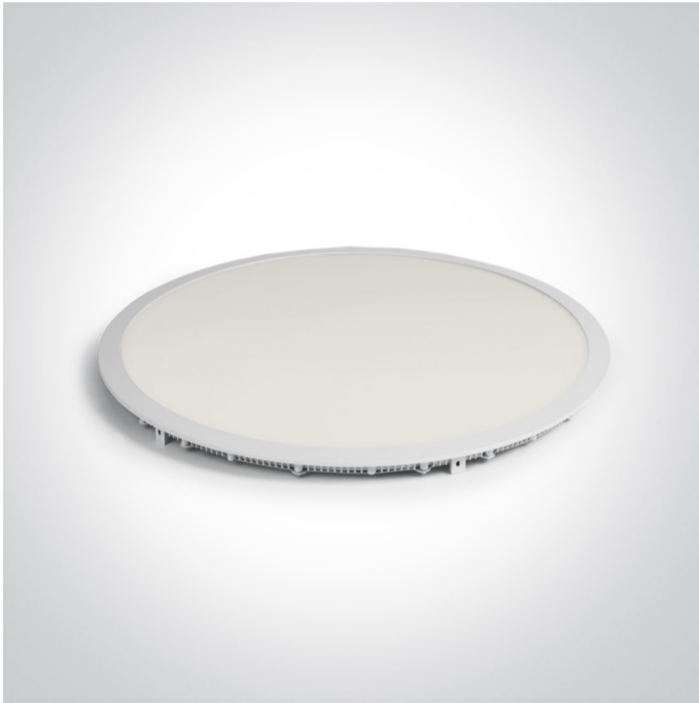

06 Downlights Fixed LED>The 40-48W Round Recessed Panels Die Cast

10148PE/W/C

48W slim downlight LED, IP40, ideal for commercial applications such as offices, galleries and showrooms.

Requires 1200mA LED driver.

89050TLD

Physical Specification

Item Group

06 Downlights Fixed LED

Family	The 40-48W Round Recessed
Order Code	10148PE/W/C
Colour	White
Material	Die Cast
Diffuser Material	Acrylic
Shape	Circular
Height	20mm
Diameter	600mm
Cutout Hole Diameter	585mm
Recessed Ceiling	Yes
Depth Required	80mm
Indoor	Yes
Adjustable	No