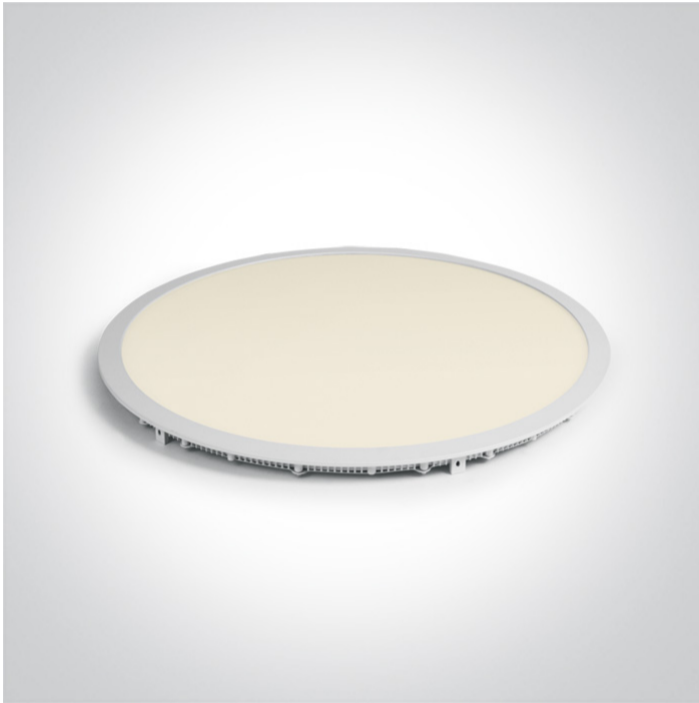

06 Downlights Fixed LED>The 40-48W Round Recessed Panels Die Cast

10148PE/W/W

48W slim downlight LED, IP40, ideal for commercial applications such as offices, galleries and showrooms.

Requires 1200mA LED driver.

Complies with standard EN60598-1 and any other specific standards.

Downloads

Dimensions

Must be ordered separately

89048

Related items

89048T

89050L

89050TLD

Physical Specification

Item Group

06 Downlights Fixed LED

Family	The 40-48W Round Recessed
Order Code	10148PE/W/W
Colour	White
Material	Die Cast
Diffuser Material	Acrylic
Shape	Circular
Height	20mm
Diameter	600mm
Cutout Hole Diameter	585mm
Recessed Ceiling	Yes
Depth Required	80mm
Indoor	Yes
Adjustable	No

Illumination Data

Colour Temperature	3000K
Lumen Output	3500lm

Light Efficiency

72,91lm/W

[Завантажено з e27.com.ua](http://e27.com.ua)

CRI

80

Beam Angle