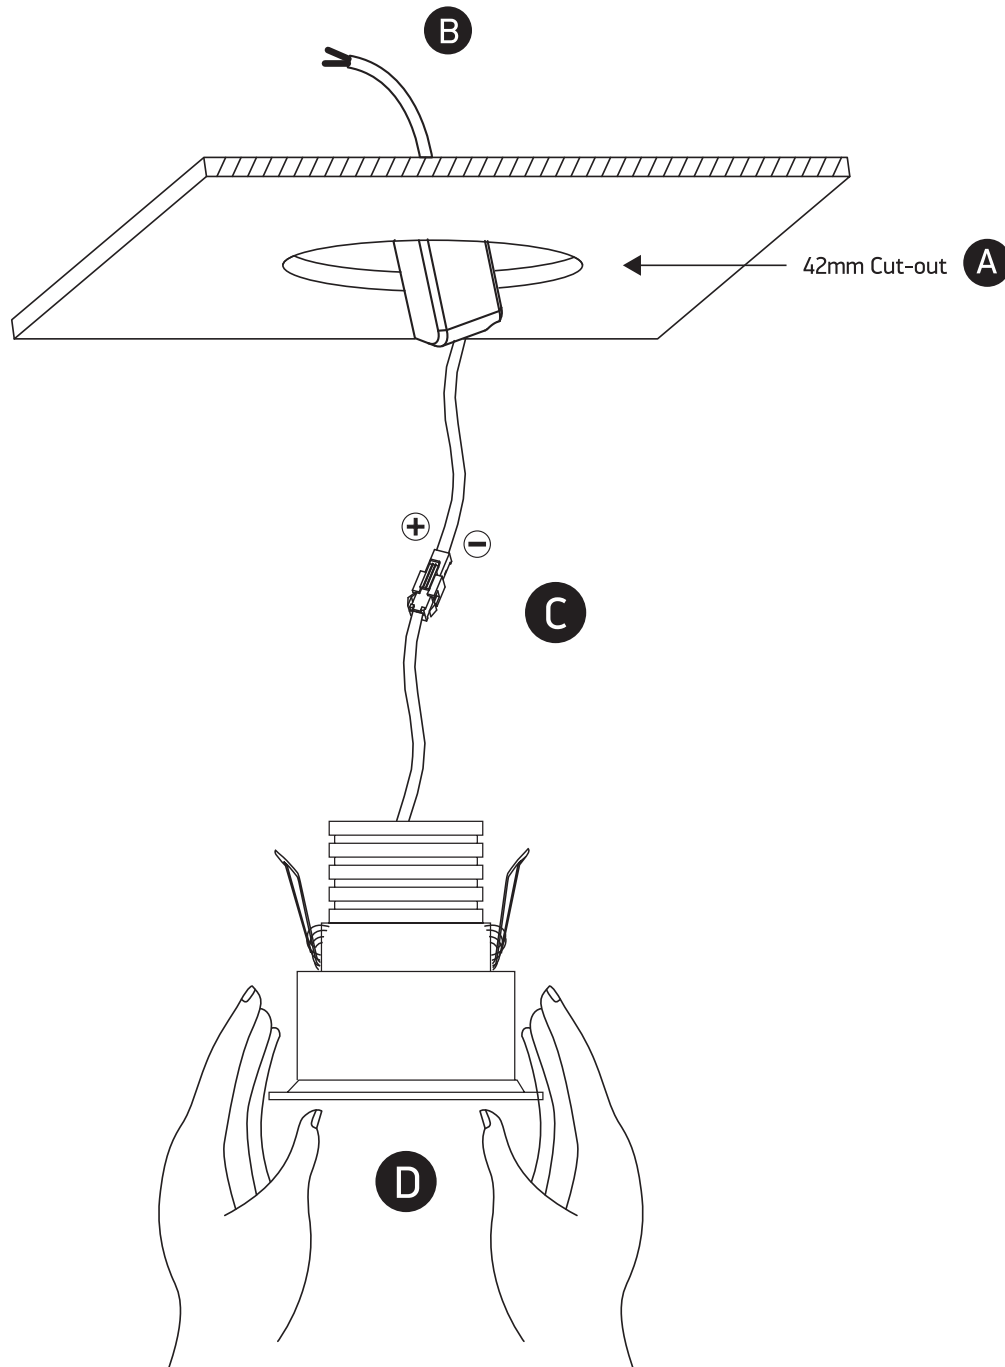

INSTALLATION MANUAL

11103K

ecolight

DARK LIGHT

90 CRI

350mA | 3W | IP20 | Aluminium
Requires 350mA driver.

52mm

52mm

42mm

60mm

one
LIGHT

Warnings:

1. Make sure that the product is installed properly before connecting to electricity.
2. Do not cover the fitting.
3. Maintenance and installation should only be carried out by a professional electrician.