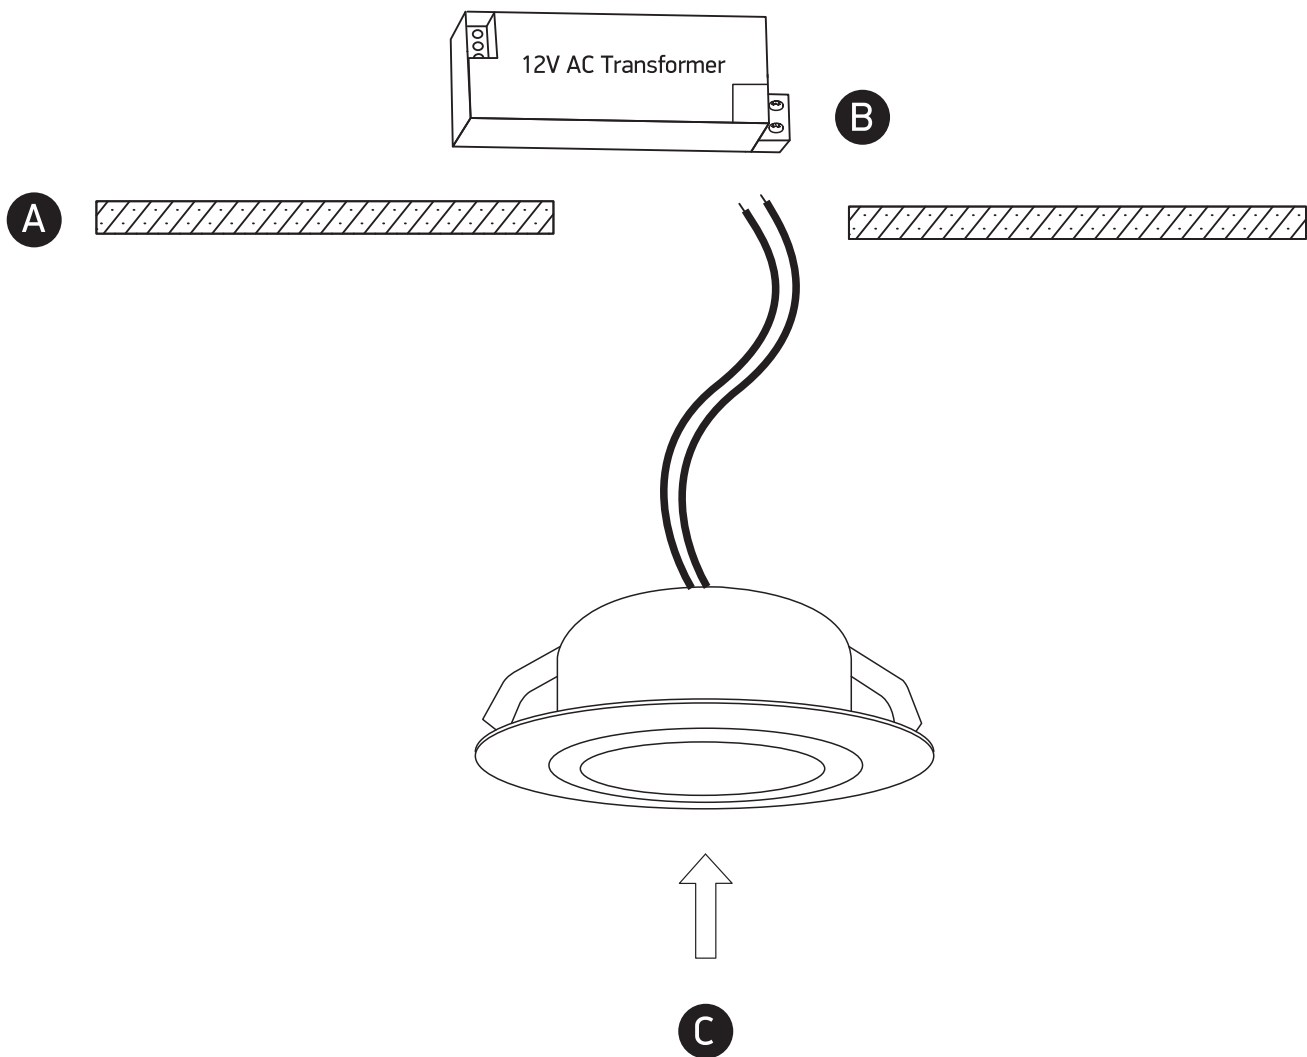

INSTALLATION MANUAL

10101C

ecolight

1W | LED | Cabinet light | IP20 | Steel

Requires 12V AC transformer

one
L I G H T

Warnings:

1. Make sure that the product is installed properly before connecting to electricity.
2. Do not cover the fitting.
3. Maintenance and installation should only be carried out by a professional electrician.