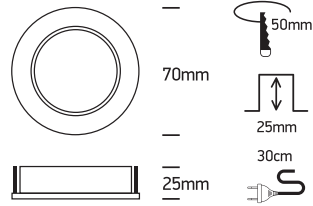

INSTALLATION MANUAL

10101C

ecolight

1W | LED | Cabinet light | IP20 | Steel

Requires 12V AC transformer

one
L I G H T

Warnings:

1. Make sure that the product is installed properly before connecting to electricity.
2. Do not cover the fitting.
3. Maintenance and installation should only be carried out by a professional electrician.