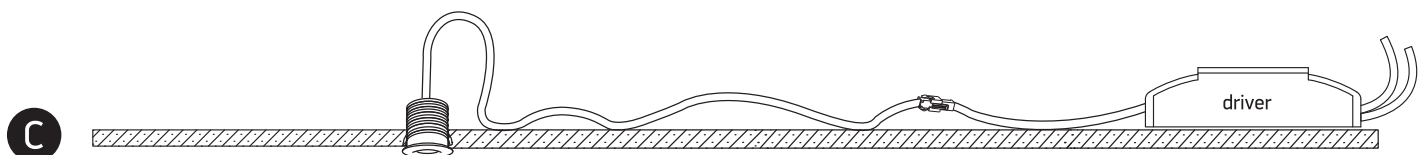

# INSTALLATION MANUAL

10101L

**ecolight**

90 CRI

350mA | 1W | IP44 | Aluminium  
Requires 350mA driver.