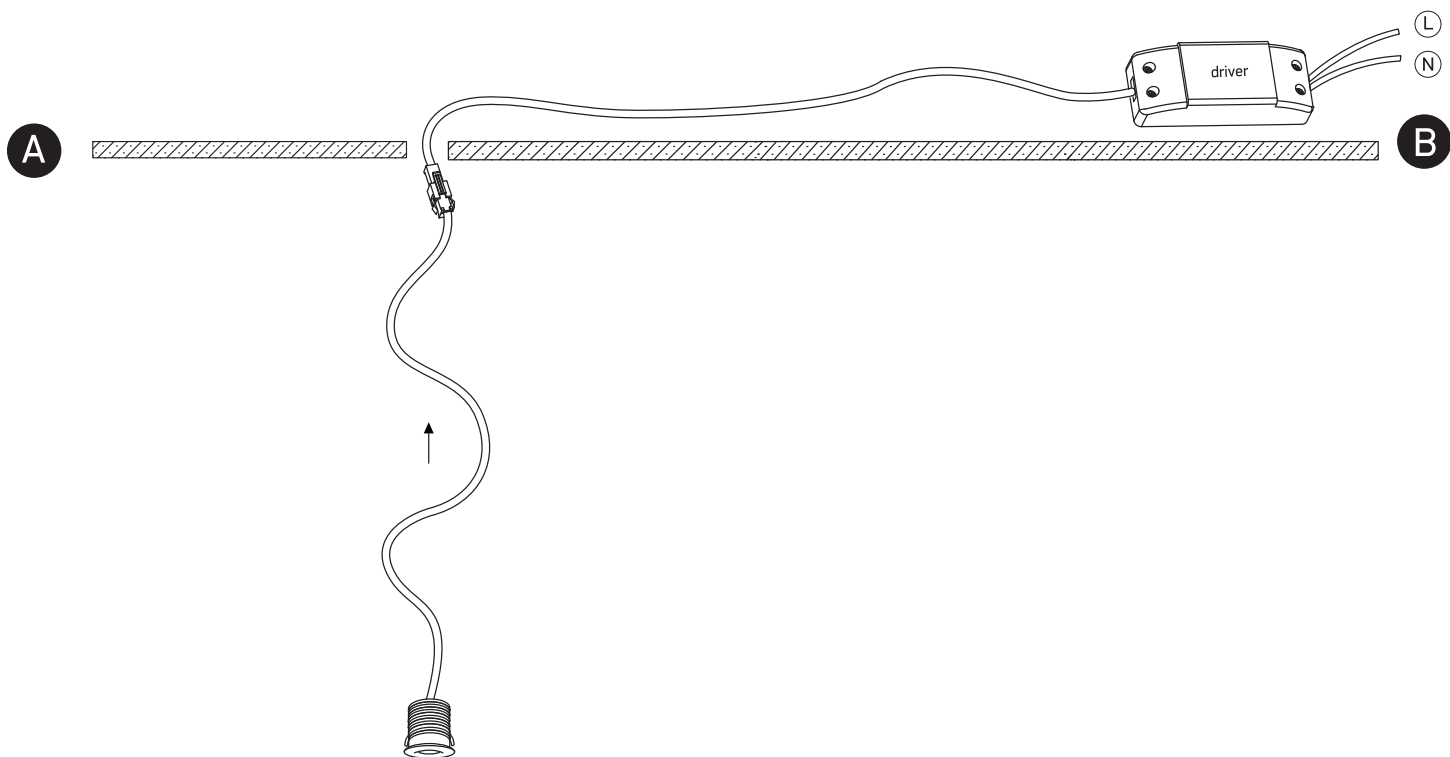

# INSTALLATION MANUAL

10101L

**ecolight**

90 CRI

350mA | 1W | IP44 | Aluminium  
Requires 350mA driver.