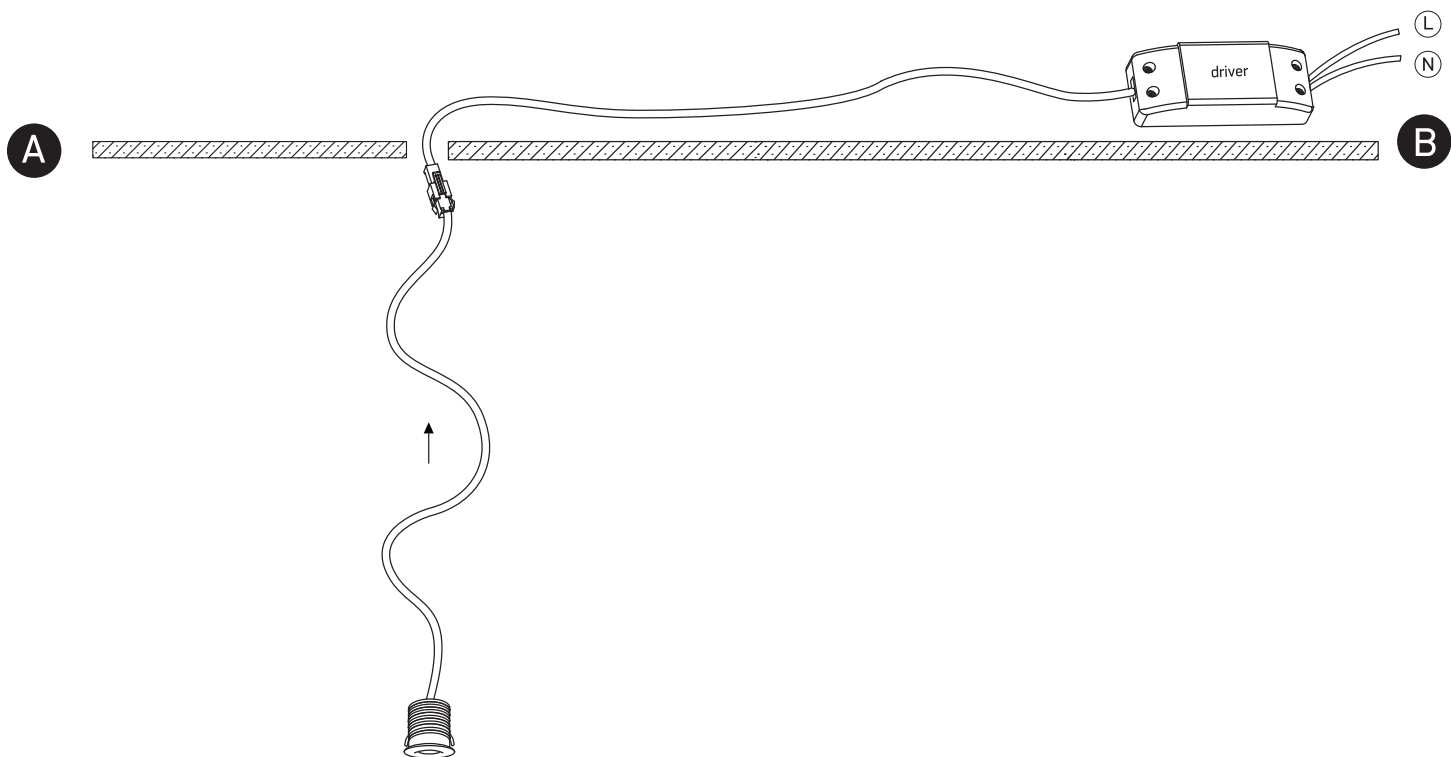

## 10101L

**ecolight**

350mA | 1W | IP44 | Aluminium

Requires 350mA driver.

16mm

21mm

12mm

30mm

100cm