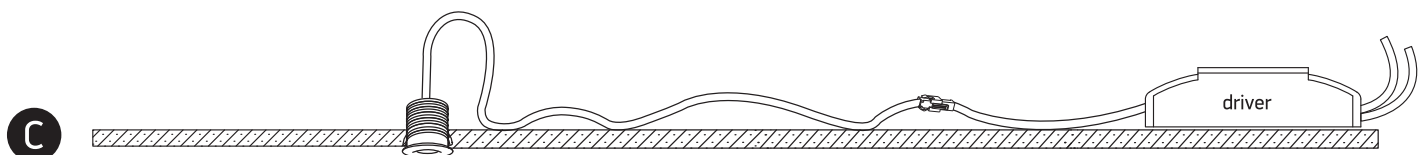

INSTALLATION MANUAL

10101L

ecolight

350mA | 1W | IP44 | Aluminium

Requires 350mA driver.

16mm

21mm

12mm

30mm

100cm

Warnings:

1. Make sure that the product is installed properly before connecting to electricity.
2. Do not cover the fitting.
3. Maintenance and installation should only be carried out by a professional electrician.