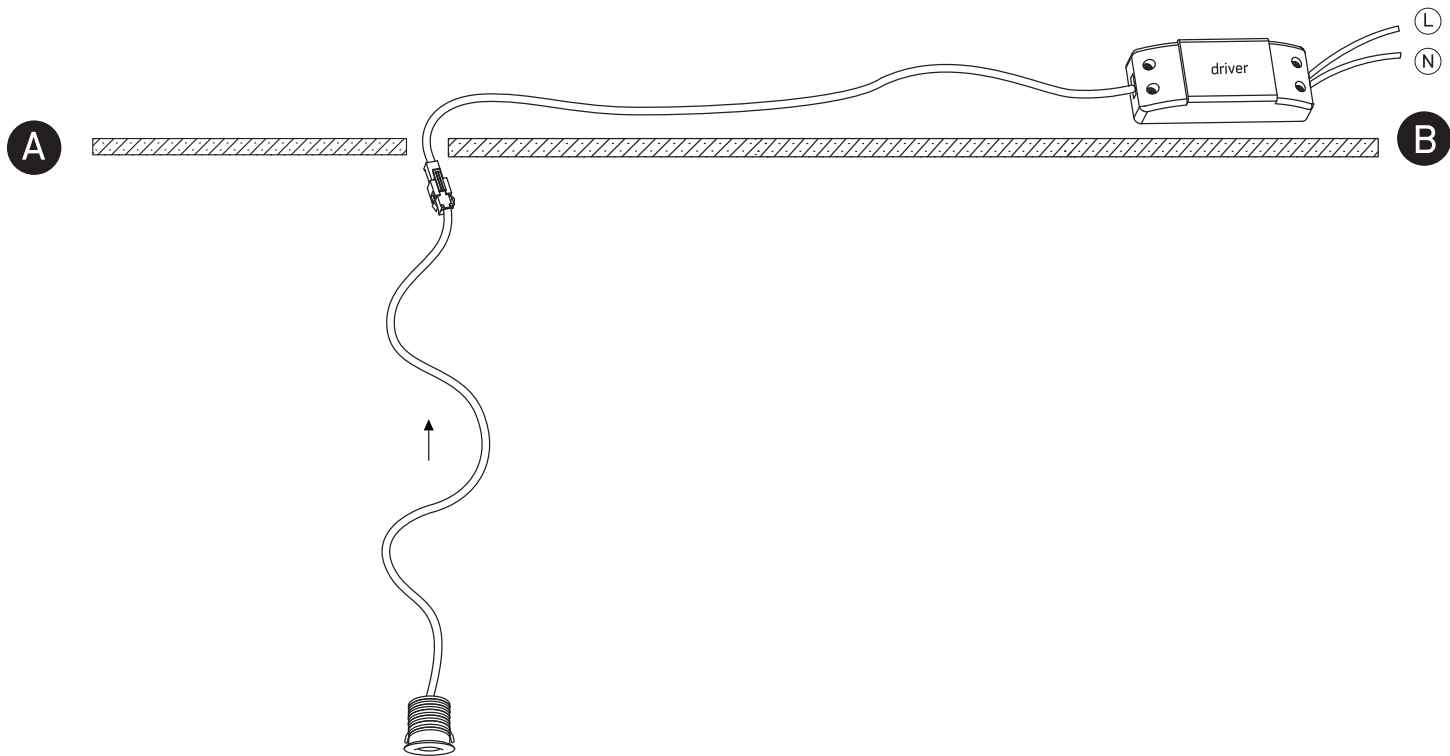

INSTALLATION MANUAL

10101L

ecolight

90 CRI

350mA | 1W | IP44 | Aluminium
Requires 350mA driver.

one
LIGHT

Warnings:

1. Make sure that the product is installed properly before connecting to electricity.
2. Do not cover the fitting.
3. Maintenance and installation should only be carried out by a professional electrician.