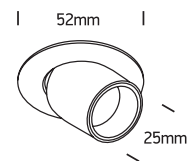

## 11103M

**ecolight**

350mA | COB LED | 3W | IP20 | Aluminium | Adjustable

Requires 350mA driver.