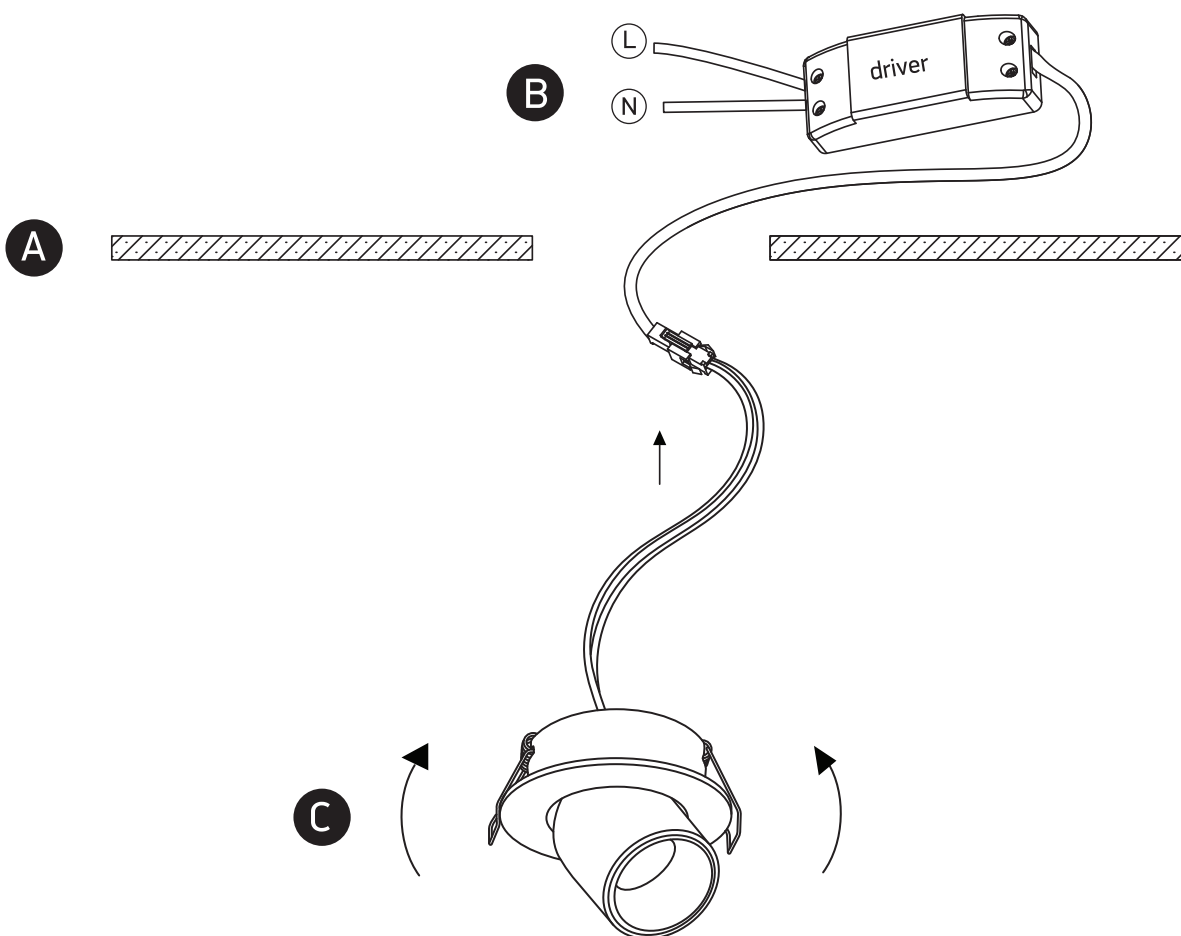

## 11103M

**ecolight**

350mA | COB LED | 3W | IP20 | Aluminium | Adjustable

Requires 350mA driver.