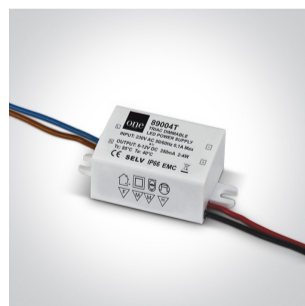

04 Recessed Spots Adjustable LED>The IP44 & IP54 COB
Outdoor/Bathroom Range Aluminium

11103P/W/W

3W LED Recessed adjustable spot, ideal for bathroom installation, IP44.

Requires 350mA driver.

Complies with standard EN60598-1 and any other specific standards.

Downloads

Dimensions

Gallery

Must be ordered separately

89004

89004T

Physical Specification

Item Group	04 Recessed Spots Adjustable LED
Family	The IP44 & IP54 COB Outdoor/Bathroom Range Aluminium
Order Code	11103P/W/W
Colour	White
Material	Aluminium
Shape	Circular
Height	35mm
Diameter	55mm
Cutout Hole Diameter	47mm
Recessed Ceiling	Yes
Depth Required	60mm
Indoor	Yes
Adjustable	1 Direction

Electrical Characteristics

Fitting

Input Type	Constant Current
Input Current	350mA
Safety Class	
Power(Watts)	3W
IP Rating	IP44
Light Source	LED built in
LED Type	COB
LED Brand	Cree
LED Number	1
Cable Length	40cm
F Mark	

Colour Temperature	3000K
Lumen Output	240lm
Light Efficiency	80lm/W
CRI	80
Beam Angle	36°
Illumination Diagram	

Packing Info

Box Length	9cm
Box Width	6cm
Box Height	5,5cm
Box Weight	0,095Kg
Pcs/Carton	100
Barcode	5291889051060
HS Code	9405409900