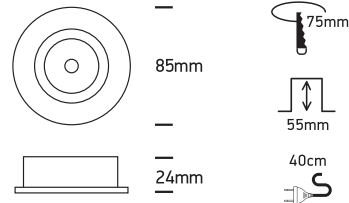

INSTALLATION MANUAL

11105

12V | MR16 | GU5,3 | 50W | IP20 | Die cast | Adjustable

one
LIGHT

Warnings:

1. Make sure that the product is installed properly before connecting to electricity.
2. Do not cover the fitting.
3. Maintenance and installation should only be carried out by a professional electrician.