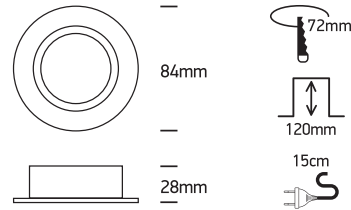

INSTALLATION MANUAL

11105A1

100-240V | MR16 | GU10 | 10W | IP20 | Aluminium | Adjustable

Warnings:

1. Make sure that the product is installed properly before connecting to electricity.
2. Do not cover the fitting.
3. Maintenance and installation should only be carried out by a professional electrician.