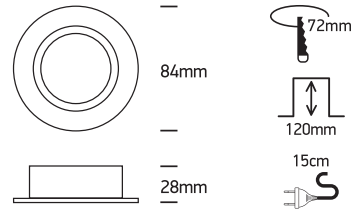

INSTALLATION MANUAL

11105A1

100-240V | MR16 | GU10 | 10W | IP20 | Aluminium | Adjustable

Warnings:

1. Make sure that the product is installed properly before connecting to electricity.
2. Do not cover the fitting.
3. Maintenance and installation should only be carried out by a professional electrician.