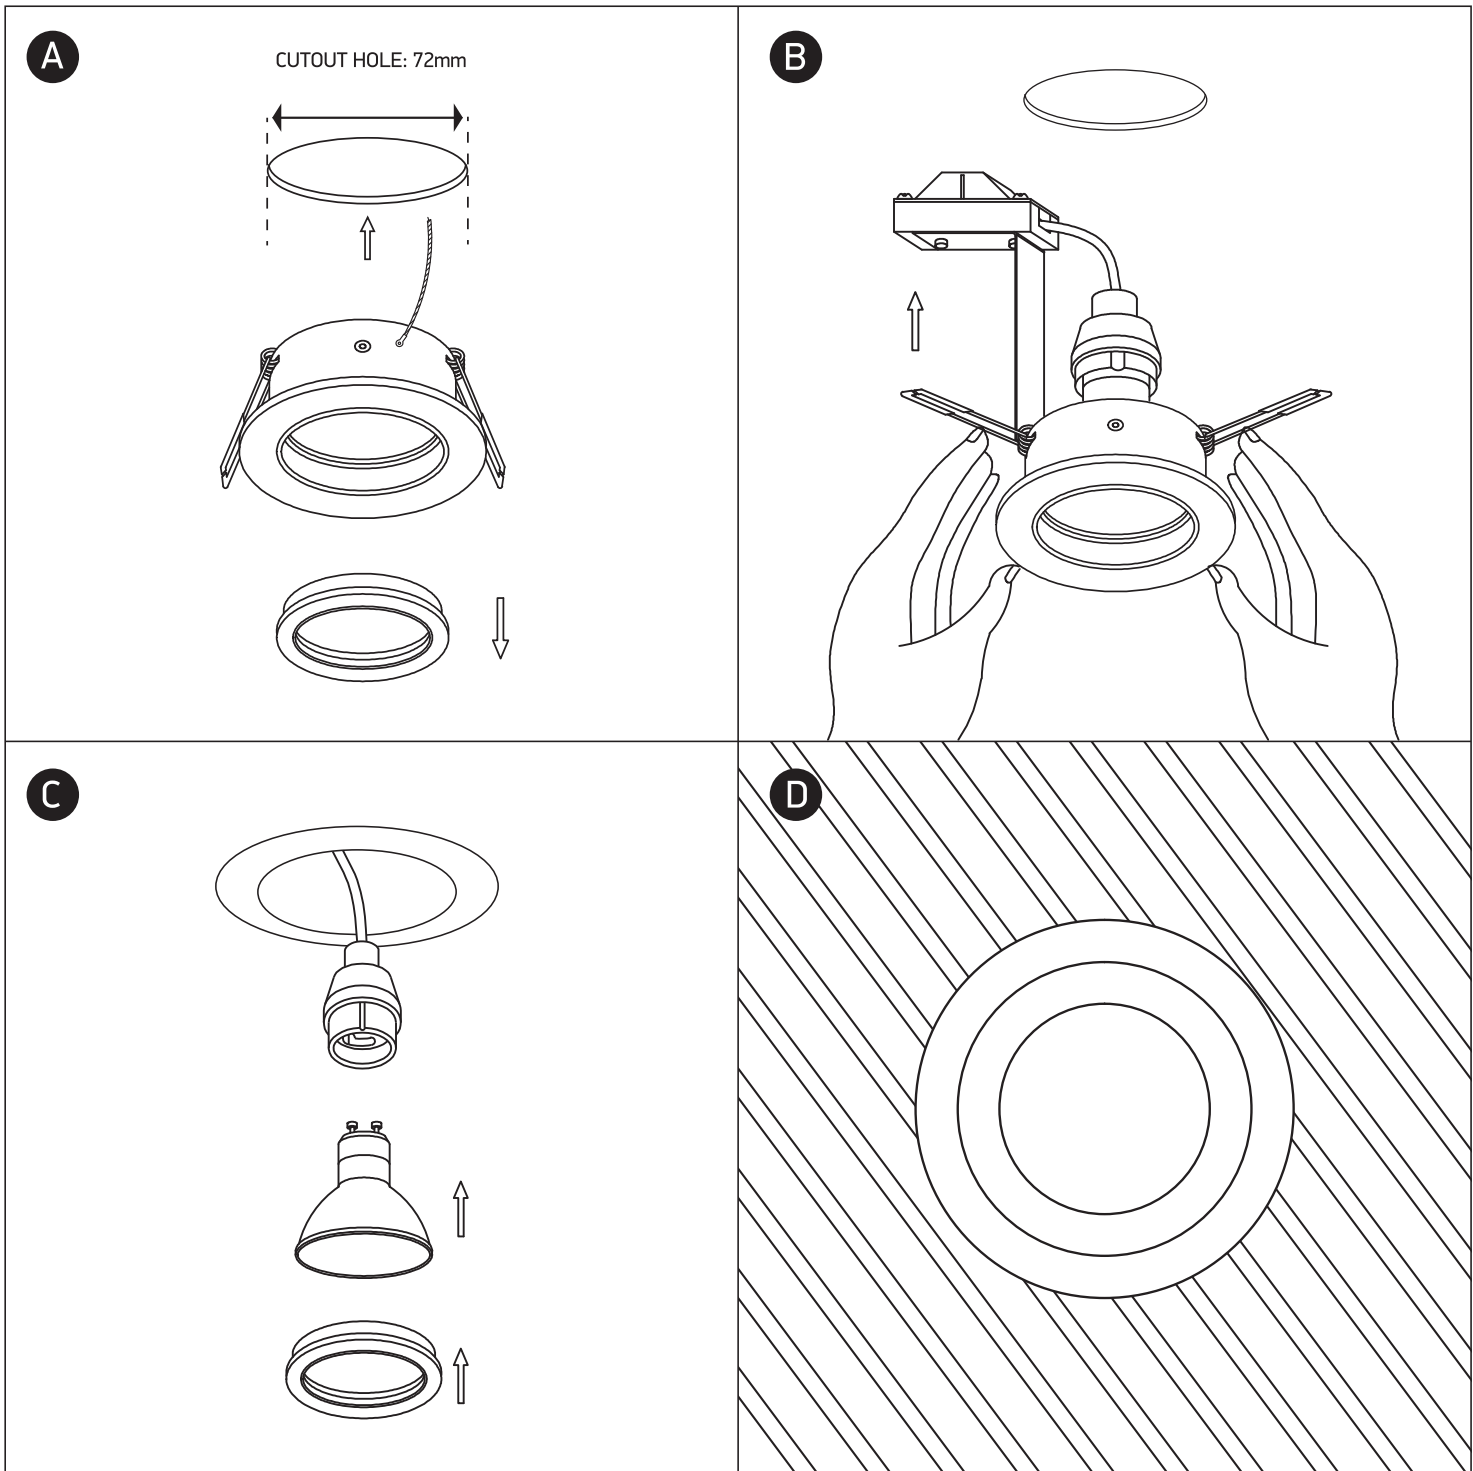

INSTALLATION MANUAL

11105A1

100-240V | MR16 | GU10 | 10W | IP20 | Aluminium | Adjustable

Warnings:

1. Make sure that the product is installed properly before connecting to electricity.
2. Do not cover the fitting.
3. Maintenance and installation should only be carried out by a professional electrician.