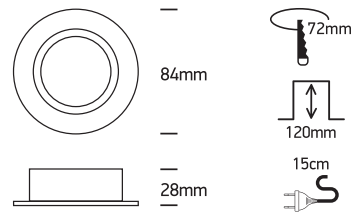

INSTALLATION MANUAL

11105A1

100-240V | MR16 | GU10 | 10W | IP20 | Aluminium | Adjustable

Warnings:

1. Make sure that the product is installed properly before connecting to electricity.
2. Do not cover the fitting.
3. Maintenance and installation should only be carried out by a professional electrician.