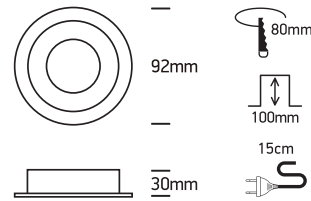

INSTALLATION MANUAL

11105ABG

100-240V | MR16 | GU10 | 10W | IP20 | Aluminium | Adjustable

Warnings:

1. Make sure that the product is installed properly before connecting to electricity.
2. Do not cover the fitting.
3. Maintenance and installation should only be carried out by a professional electrician.