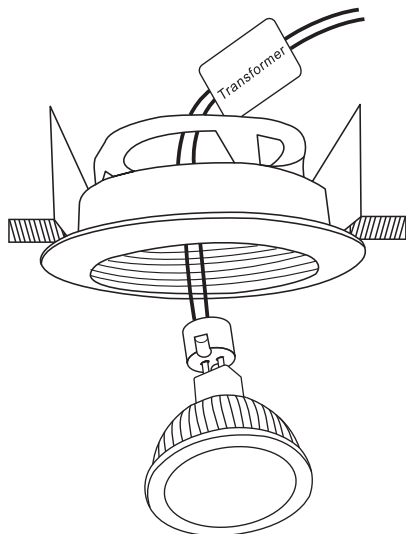

## 11105AL

MR16 | 12V | GU5.3 | 50W | IP20 | Natural Aluminium | Adjustable

**A**

**B**

**C**

**D**

### Warnings:

1. Make sure that the product is installed properly before connecting to electricity.
2. Do not cover the fitting.
3. Maintenance and installation should only be carried out by a professional electrician.