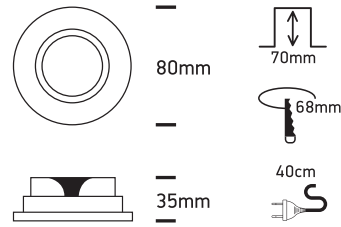

## 11105AL

MR16 | 12V | GU5.3 | 50W | IP20 | Natural Aluminium | Adjustable

**A**

**B**

**C**

**D**