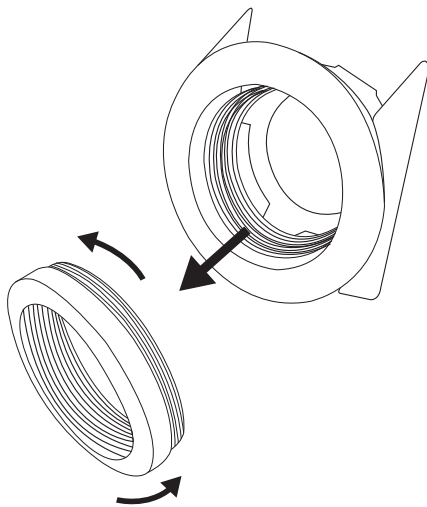

## 11105AL

MR16 | 12V | GU5.3 | 50W | IP20 | Natural Aluminium | Adjustable

**A**

**B**

**C**

**D**