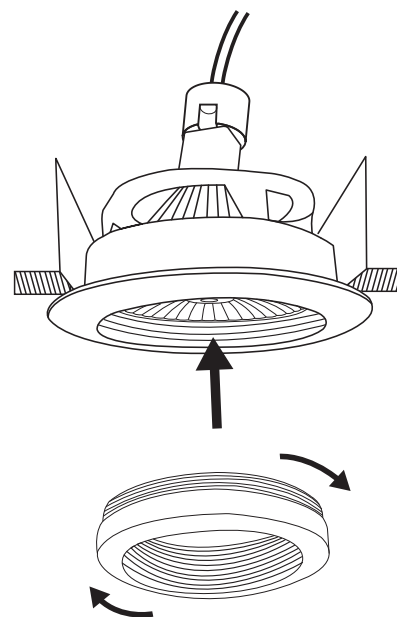

## 11105AL

MR16 | 12V | GU5.3 | 50W | IP20 | Natural Aluminium | Adjustable

**A**

**B**

**C**

**D**