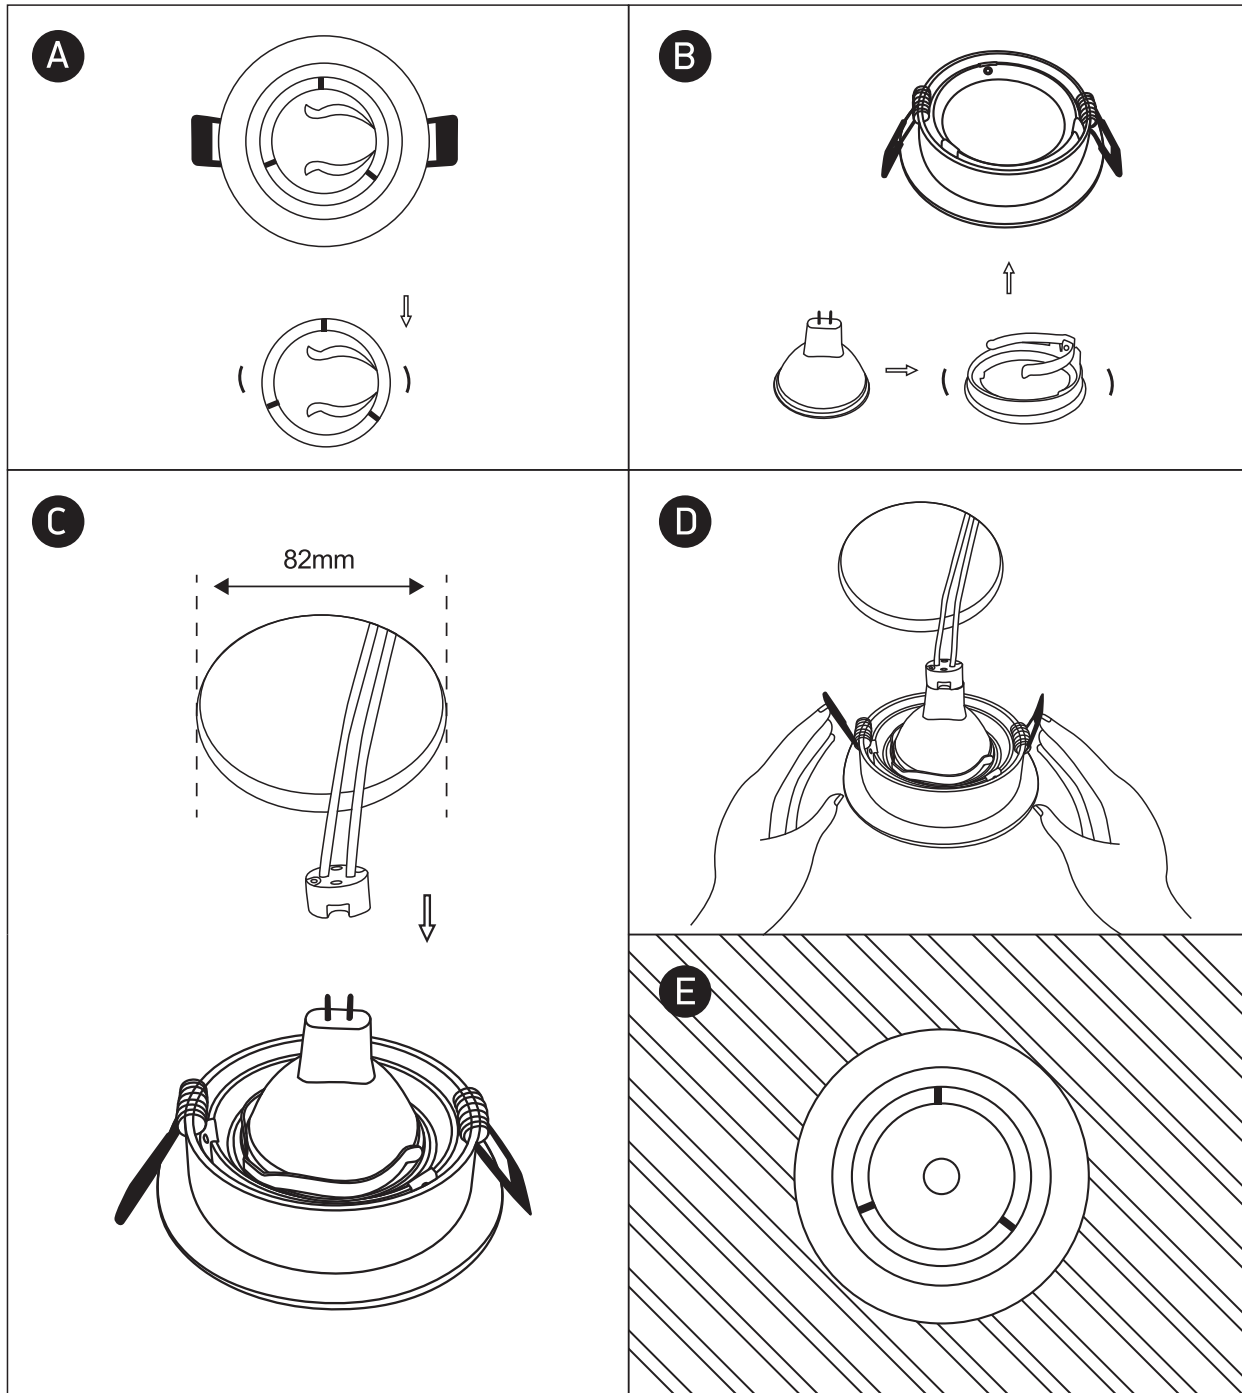

## 11105C

50W | 12V | MR16 | GU5,3 | IP20 | Die cast | Adjustable