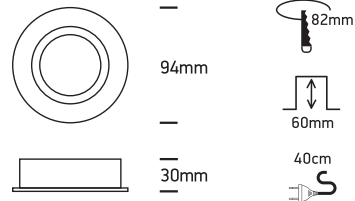

## 11105C

50W | 12V | MR16 | GU5,3 | IP20 | Die cast | Adjustable