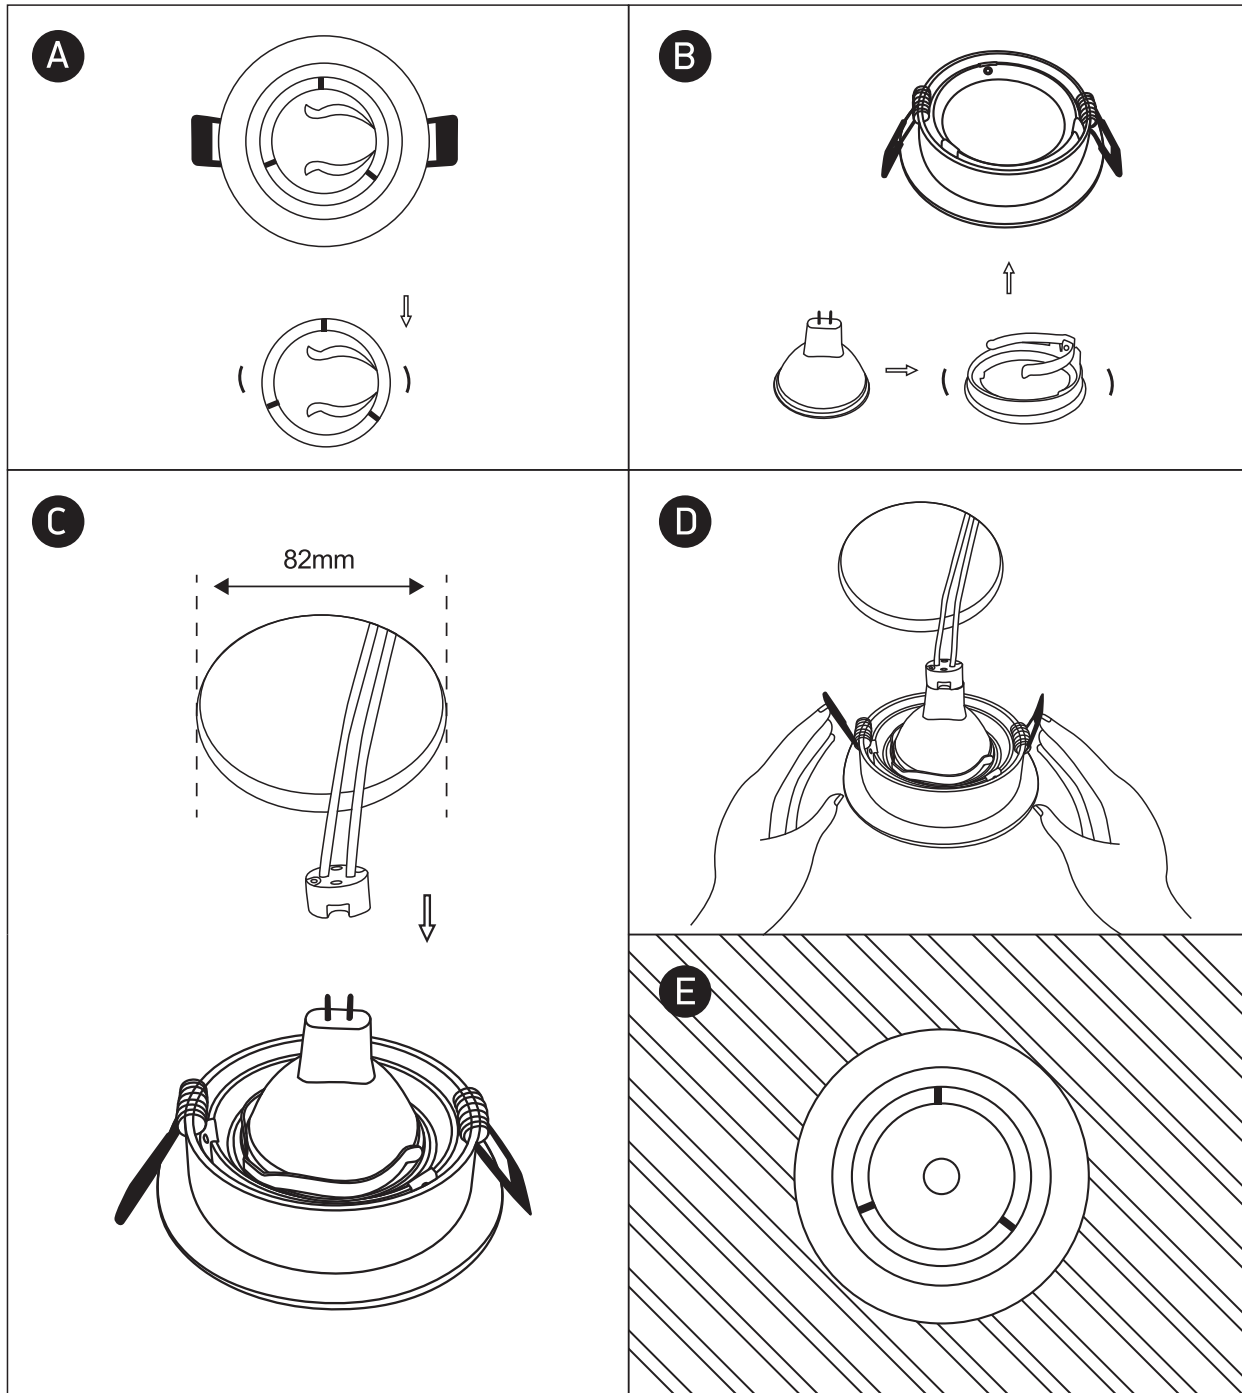

INSTALLATION MANUAL

11105C

50W | 12V | MR16 | GU5,3 | IP20 | Die cast | Adjustable

Warnings:

1. Make sure that the product is installed properly before connecting to electricity.
2. Do not cover the fitting.
3. Maintenance and installation should only be carried out by a professional electrician.