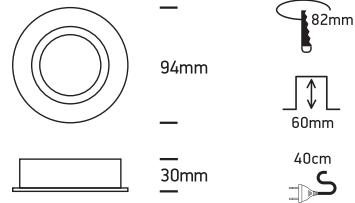

INSTALLATION MANUAL

11105C

50W | 12V | MR16 | GU5,3 | IP20 | Die cast | Adjustable

Warnings:

1. Make sure that the product is installed properly before connecting to electricity.
2. Do not cover the fitting.
3. Maintenance and installation should only be carried out by a professional electrician.