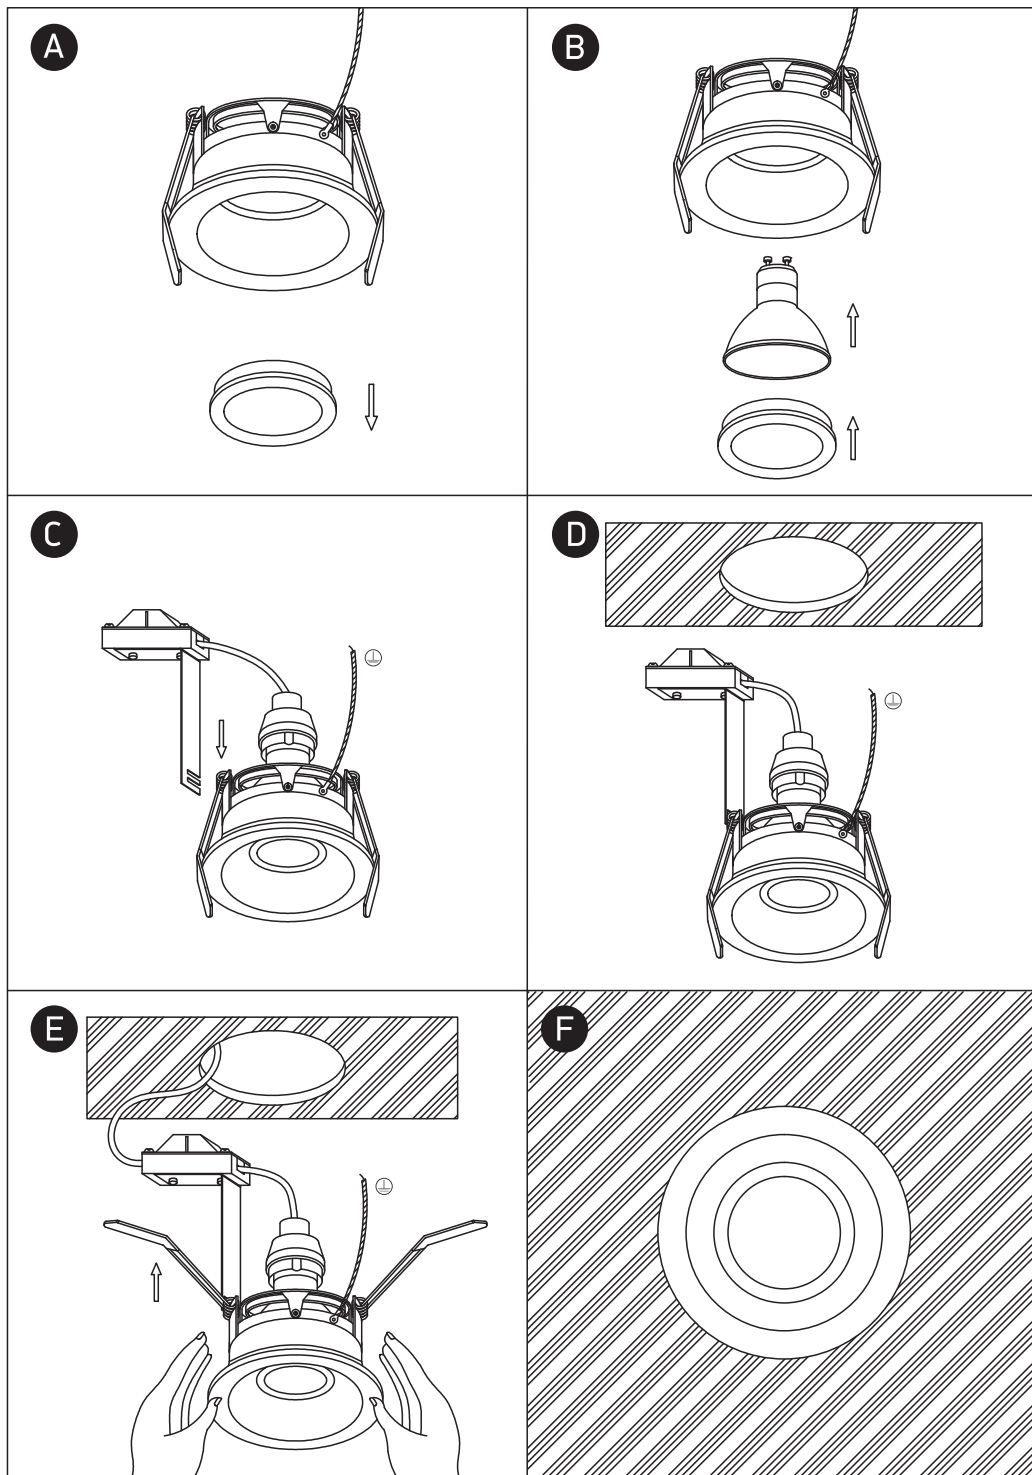

INSTALLATION MANUAL

11105D4

100-240V | MR16 | GU10 | 10W | IP20 | Aluminium | Adjustable

Warnings:

1. Make sure that the product is installed properly before connecting to electricity.
2. Do not cover the fitting.
3. Maintenance and installation should only be carried out by a professional electrician.