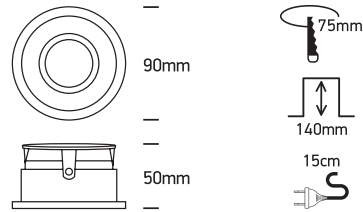

INSTALLATION MANUAL

11105D4

100-240V | MR16 | GU10 | 10W | IP20 | Aluminium | Adjustable

Warnings:

1. Make sure that the product is installed properly before connecting to electricity.
2. Do not cover the fitting.
3. Maintenance and installation should only be carried out by a professional electrician.