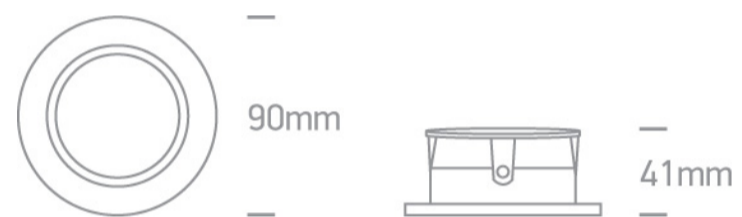

03 Recessed Spots Adjustable>The Dark Light Tube Range Aluminium

11105D6/W

Dark Light Tube Range Recessed Round adjustable MR16 spot with GU10 lampholder.

Complies with standard EN60598-1 and any other specific standards.

Downloads

Dimensions

Gallery

Physical Specification

Item Group

03 Recessed Spots Adjustable

Family

The Dark Light Tube Range Aluminium

Order Code

11105D6/W

Colour

White

Material

Aluminium

Shape

Circular

Height

41mm

Diameter	90mm
Cutout Hole Diameter	75mm
Recessed Ceiling	Yes
Depth Required	130mm
Indoor	Yes
Adjustable	2 Directions

Electrical Characteristics

Gear	No
Fitting + Driver	
Input Voltage	100-240V
50 Hz	Yes
60 Hz	Yes
Safety Class	
Power(Watts)	50W
IP Rating	IP20
Light Source	Replaceable lamp
Lamp Holder	GU10
Number of Lamps	1
Dimmable	N/A
Cable Length	15cm
F Mark	