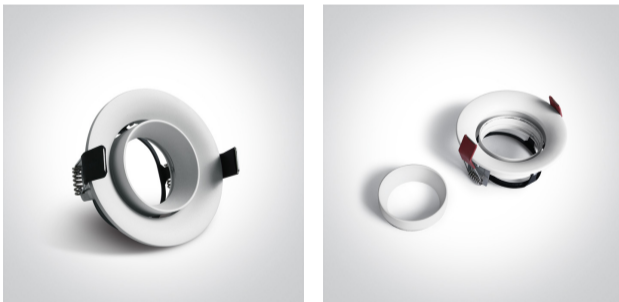

03 Recessed Spots Adjustable>The Dark Light Tube Range Aluminium

11105D6/W

Dark Light Tube Range Recessed Round adjustable MR16 spot with GU10 lampholder.

Complies with standard EN60598-1 and any other specific standards.

Downloads

Dimensions

Gallery

Physical Specification

Item Group

03 Recessed Spots Adjustable

Family

The Dark Light Tube Range Aluminium

Order Code

11105D6/W

Colour

White

Material

Aluminium

Shape

Circular

Height

41mm

Diameter	90mm
Cutout Hole Diameter	75mm
Recessed Ceiling	Yes
Depth Required	130mm
Indoor	Yes
Adjustable	2 Directions

Electrical Characteristics

Gear	No
Fitting + Driver	
Input Voltage	100-240V
50 Hz	Yes
60 Hz	Yes
Safety Class	
Power(Watts)	50W
IP Rating	IP20
Light Source	Replaceable lamp
Lamp Holder	GU10
Number of Lamps	1
Dimmable	N/A
Cable Length	15cm
F Mark	