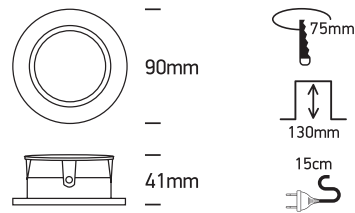

## 11105D6

100-240V | MR16 | GU10 | 50W | IP20 | Aluminium | Adjustable

**one**  
LIGHT