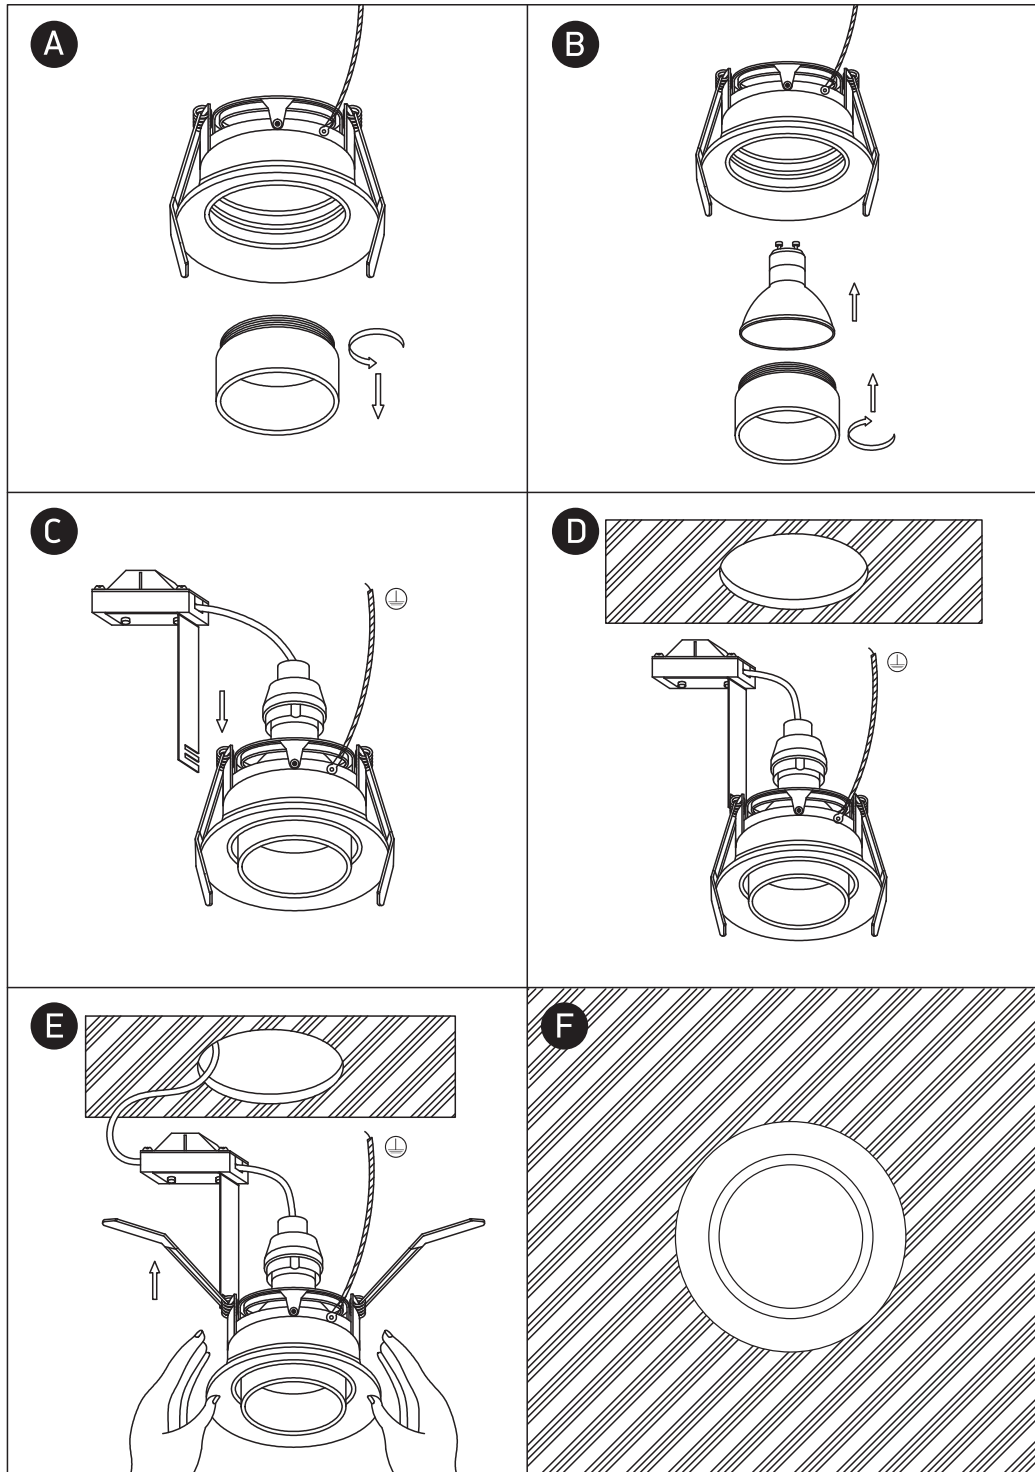

## 11105D6

100-240V | MR16 | GU10 | 50W | IP20 | Aluminium | Adjustable

**one**  
LIGHT