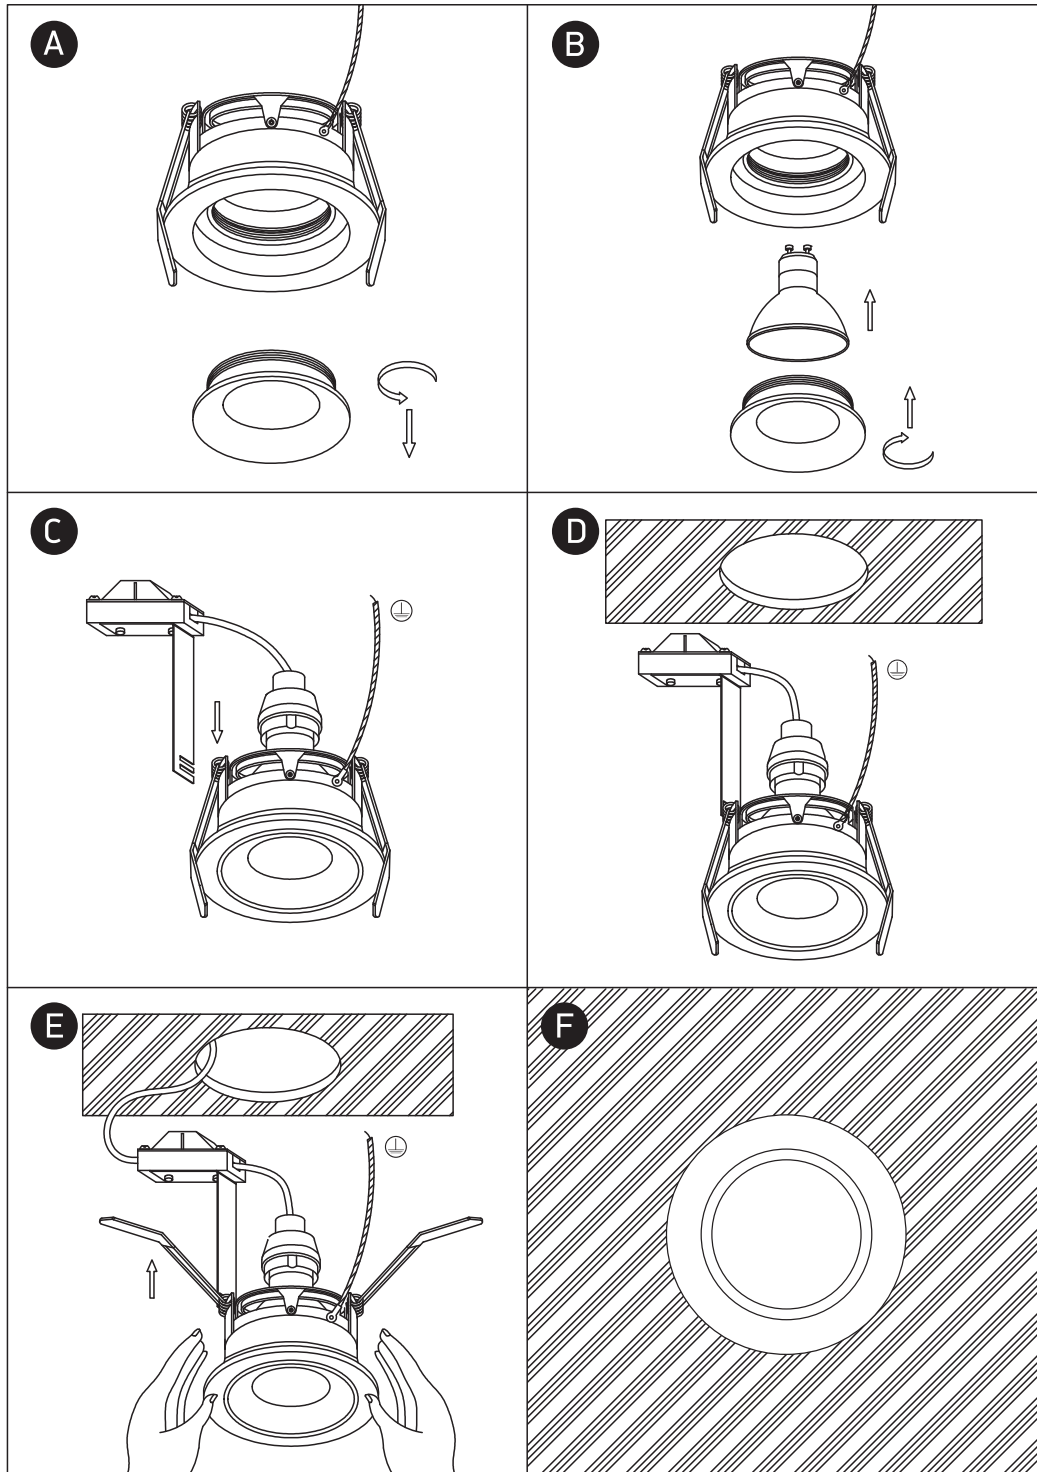

INSTALLATION MANUAL

11105D7

100-240V | MR16 | GU10 | 10W | IP20 | Aluminium | Adjustable

one
LIGHT

Warnings:

1. Make sure that the product is installed properly before connecting to electricity.
2. Do not cover the fitting.
3. Maintenance and installation should only be carried out by a professional electrician.