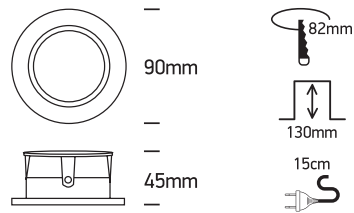

INSTALLATION MANUAL

11105D7

100-240V | MR16 | GU10 | 10W | IP20 | Aluminium | Adjustable

one
LIGHT

Warnings:

1. Make sure that the product is installed properly before connecting to electricity.
2. Do not cover the fitting.
3. Maintenance and installation should only be carried out by a professional electrician.