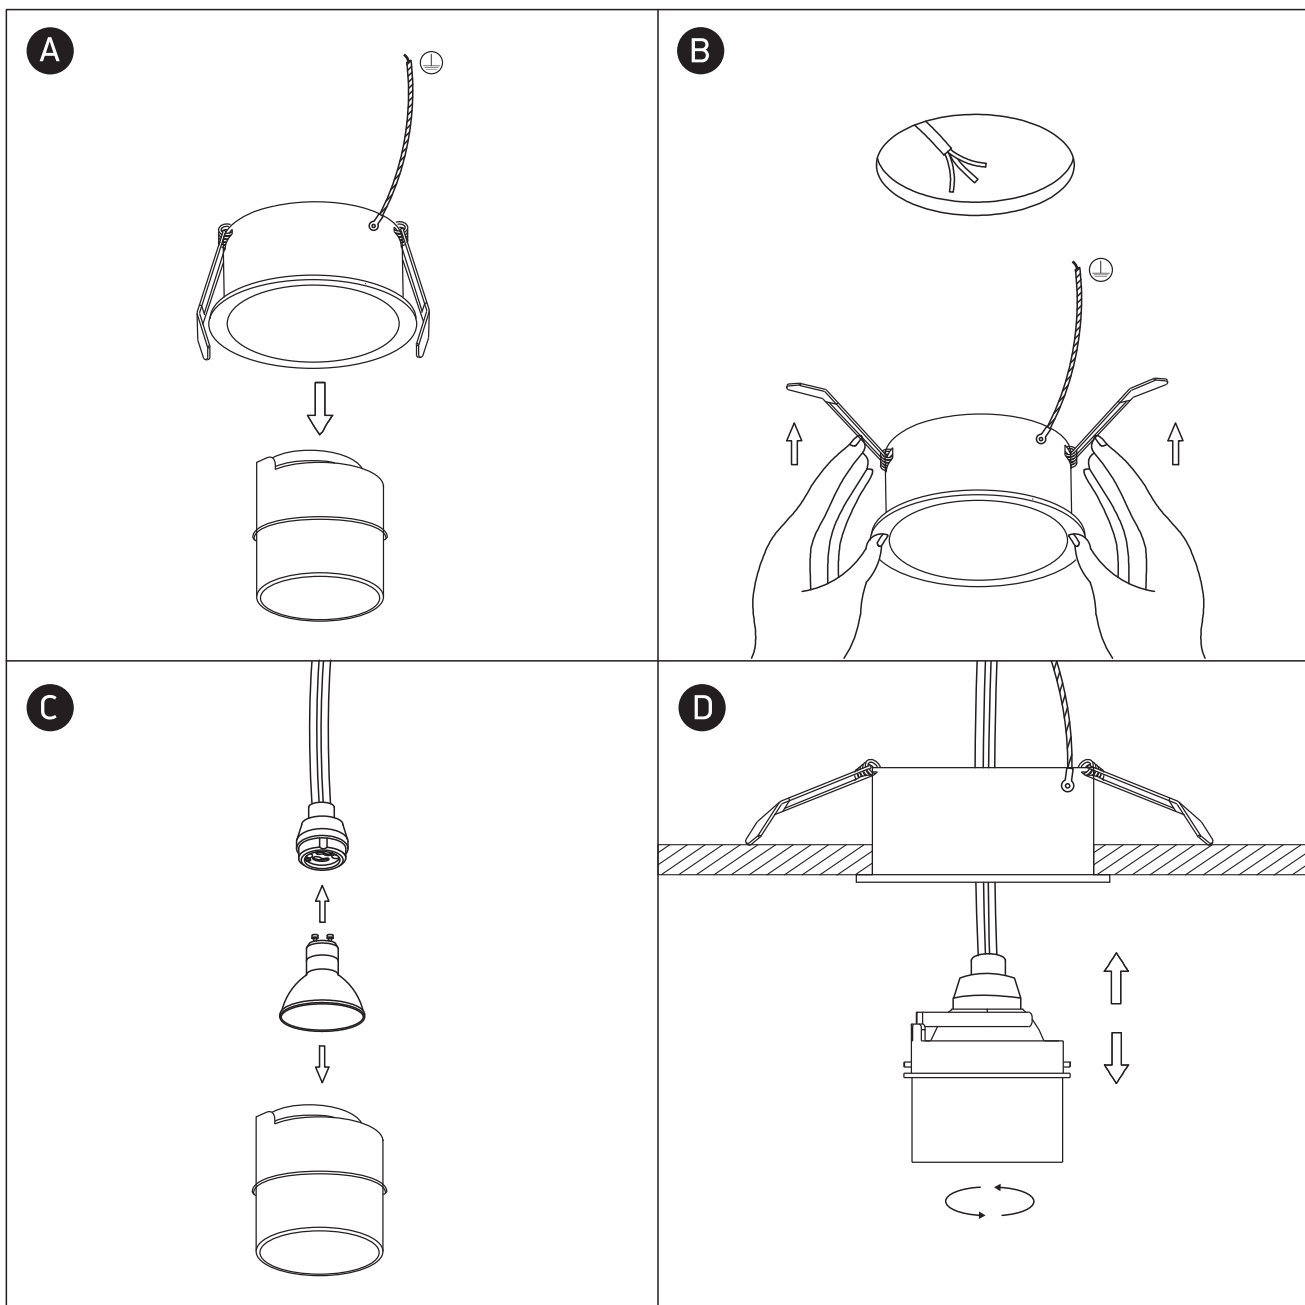

INSTALLATION MANUAL

11105D8

100-240V | MR16 | GU10 | 10W | IP20 | Aluminium | Adjustable

Warnings:

1. Make sure that the product is installed properly before connecting to electricity.
2. Do not cover the fitting.
3. Maintenance and installation should only be carried out by a professional electrician.