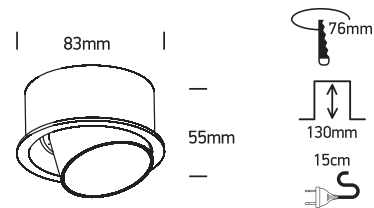

INSTALLATION MANUAL

11105D8

100-240V | MR16 | GU10 | 10W | IP20 | Aluminium | Adjustable

Warnings:

1. Make sure that the product is installed properly before connecting to electricity.
2. Do not cover the fitting.
3. Maintenance and installation should only be carried out by a professional electrician.