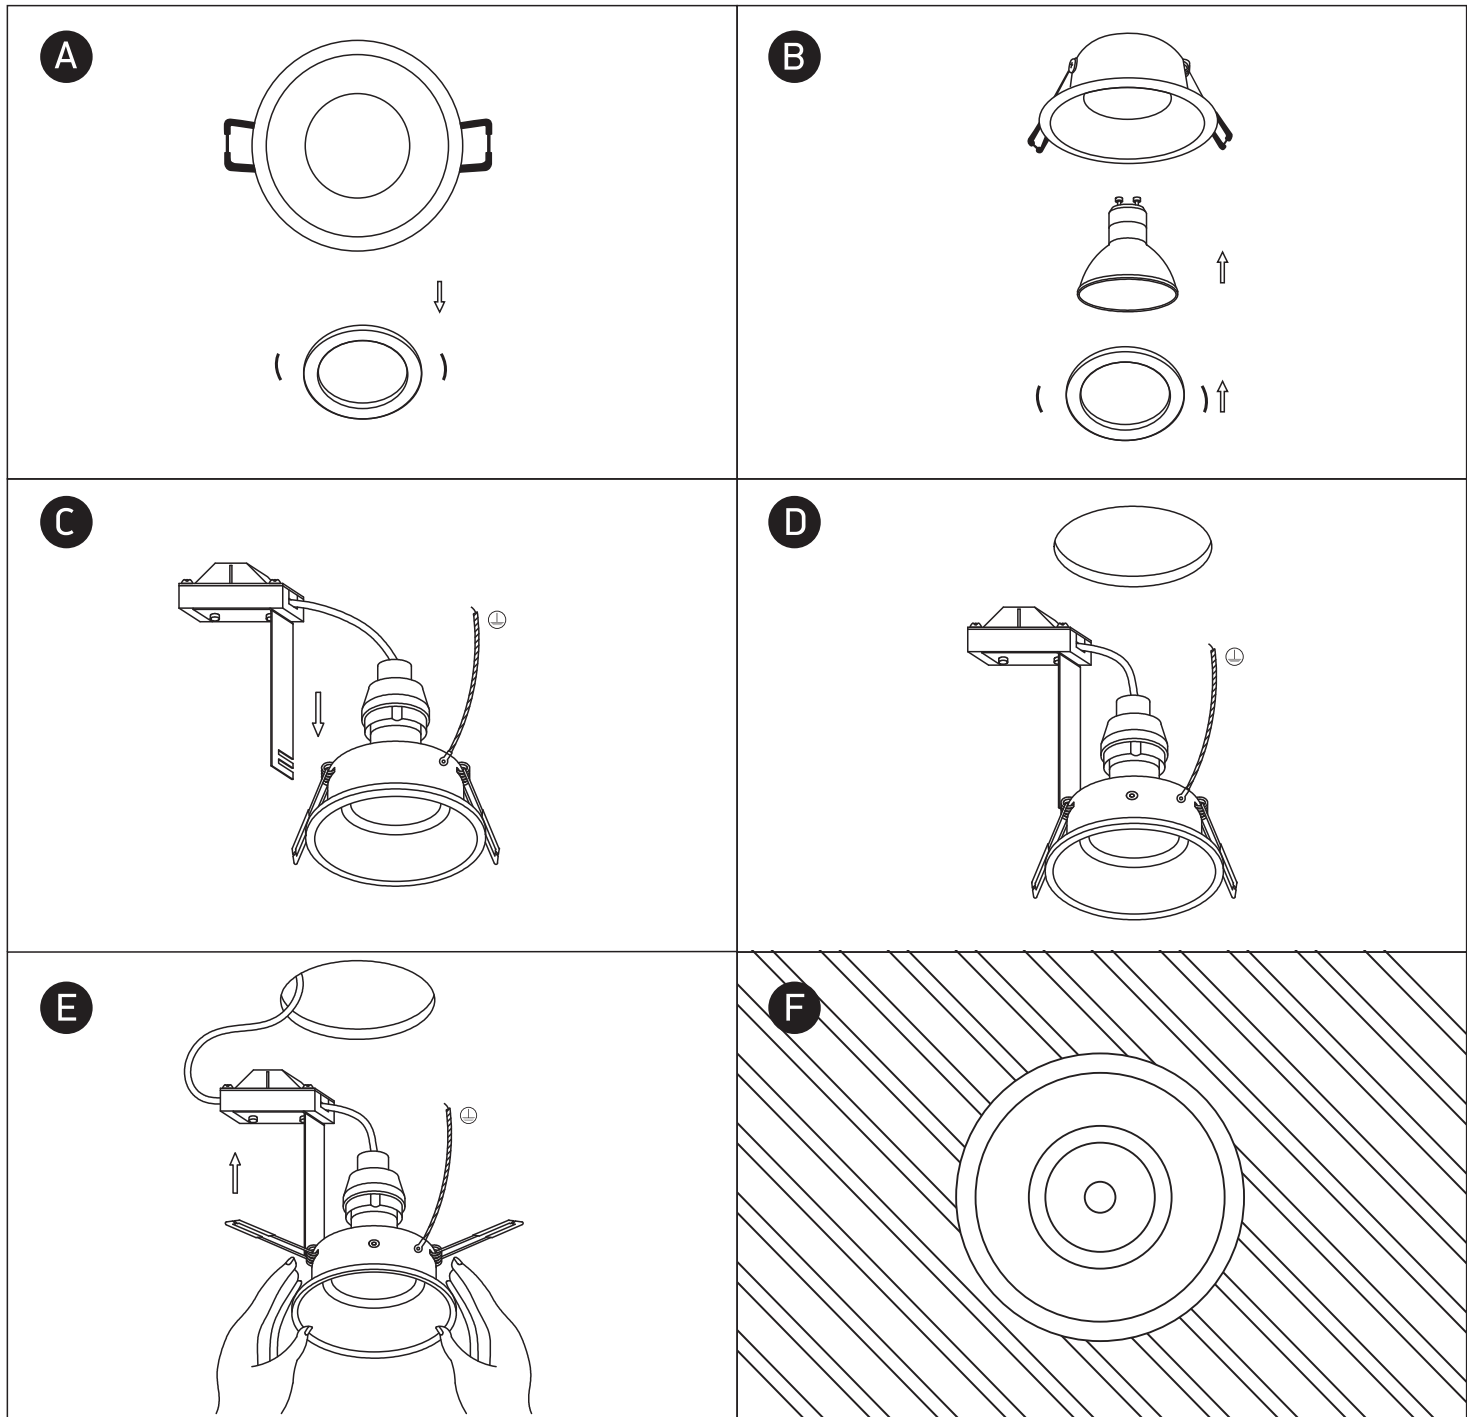

INSTALLATION MANUAL

11105DT

100-240V | MR16 | GU10 | 10W | IP20 | Aluminium | Adjustable

Warnings:

1. Make sure that the product is installed properly before connecting to electricity.
2. Do not cover the fitting.
3. Maintenance and installation should only be carried out by a professional electrician.