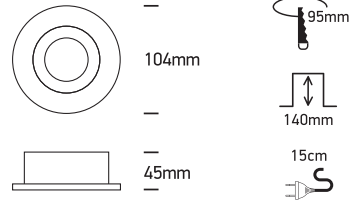

INSTALLATION MANUAL

11105DT

100-240V | MR16 | GU10 | 10W | IP20 | Aluminium | Adjustable

Warnings:

1. Make sure that the product is installed properly before connecting to electricity.
2. Do not cover the fitting.
3. Maintenance and installation should only be carried out by a professional electrician.