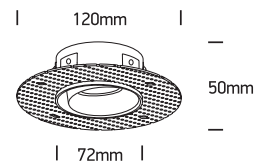

## 11105DTR

**ecolight**

**DARK LIGHT**  
ADJUSTABLE

100-240V | MR16 | GU10 | 10W | IP20 | Trimless | Aluminium

**one**  
LIGHT