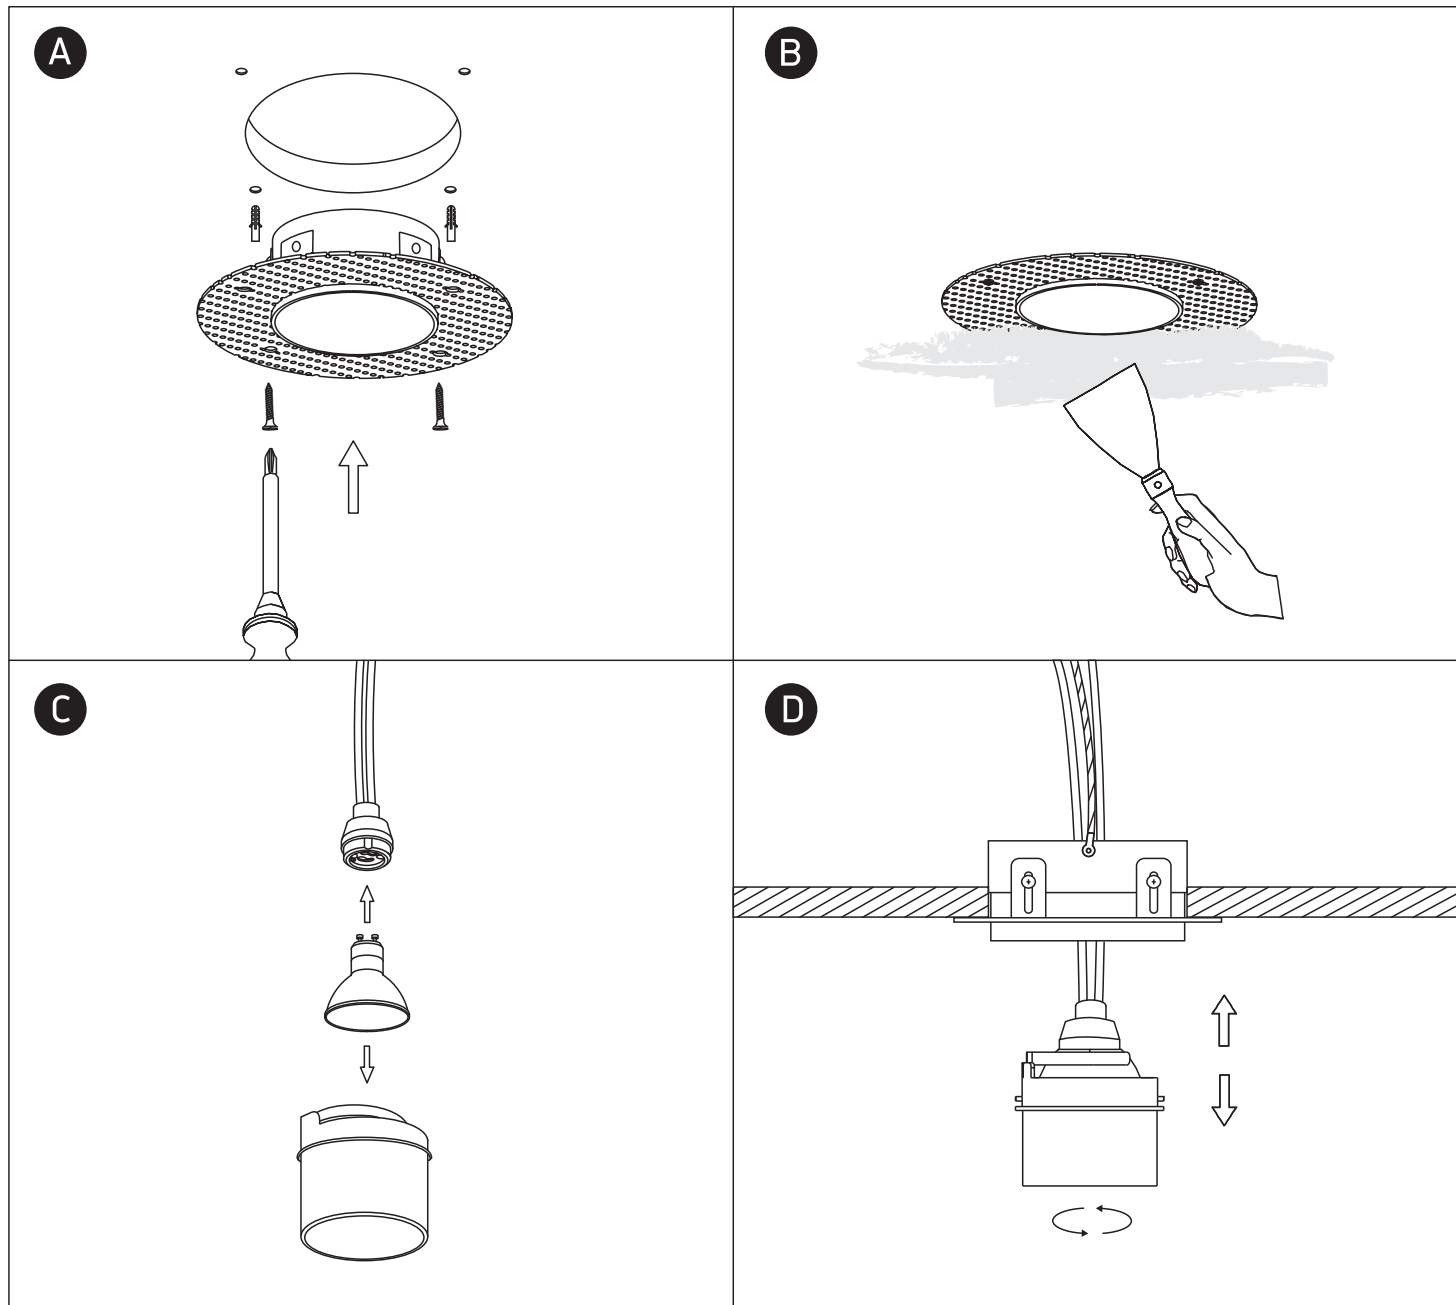

## 11105DTR

**ecolight**

**DARK LIGHT**  
ADJUSTABLE

100-240V | MR16 | GU10 | 10W | IP20 | Trimless | Aluminium

**one**  
LIGHT