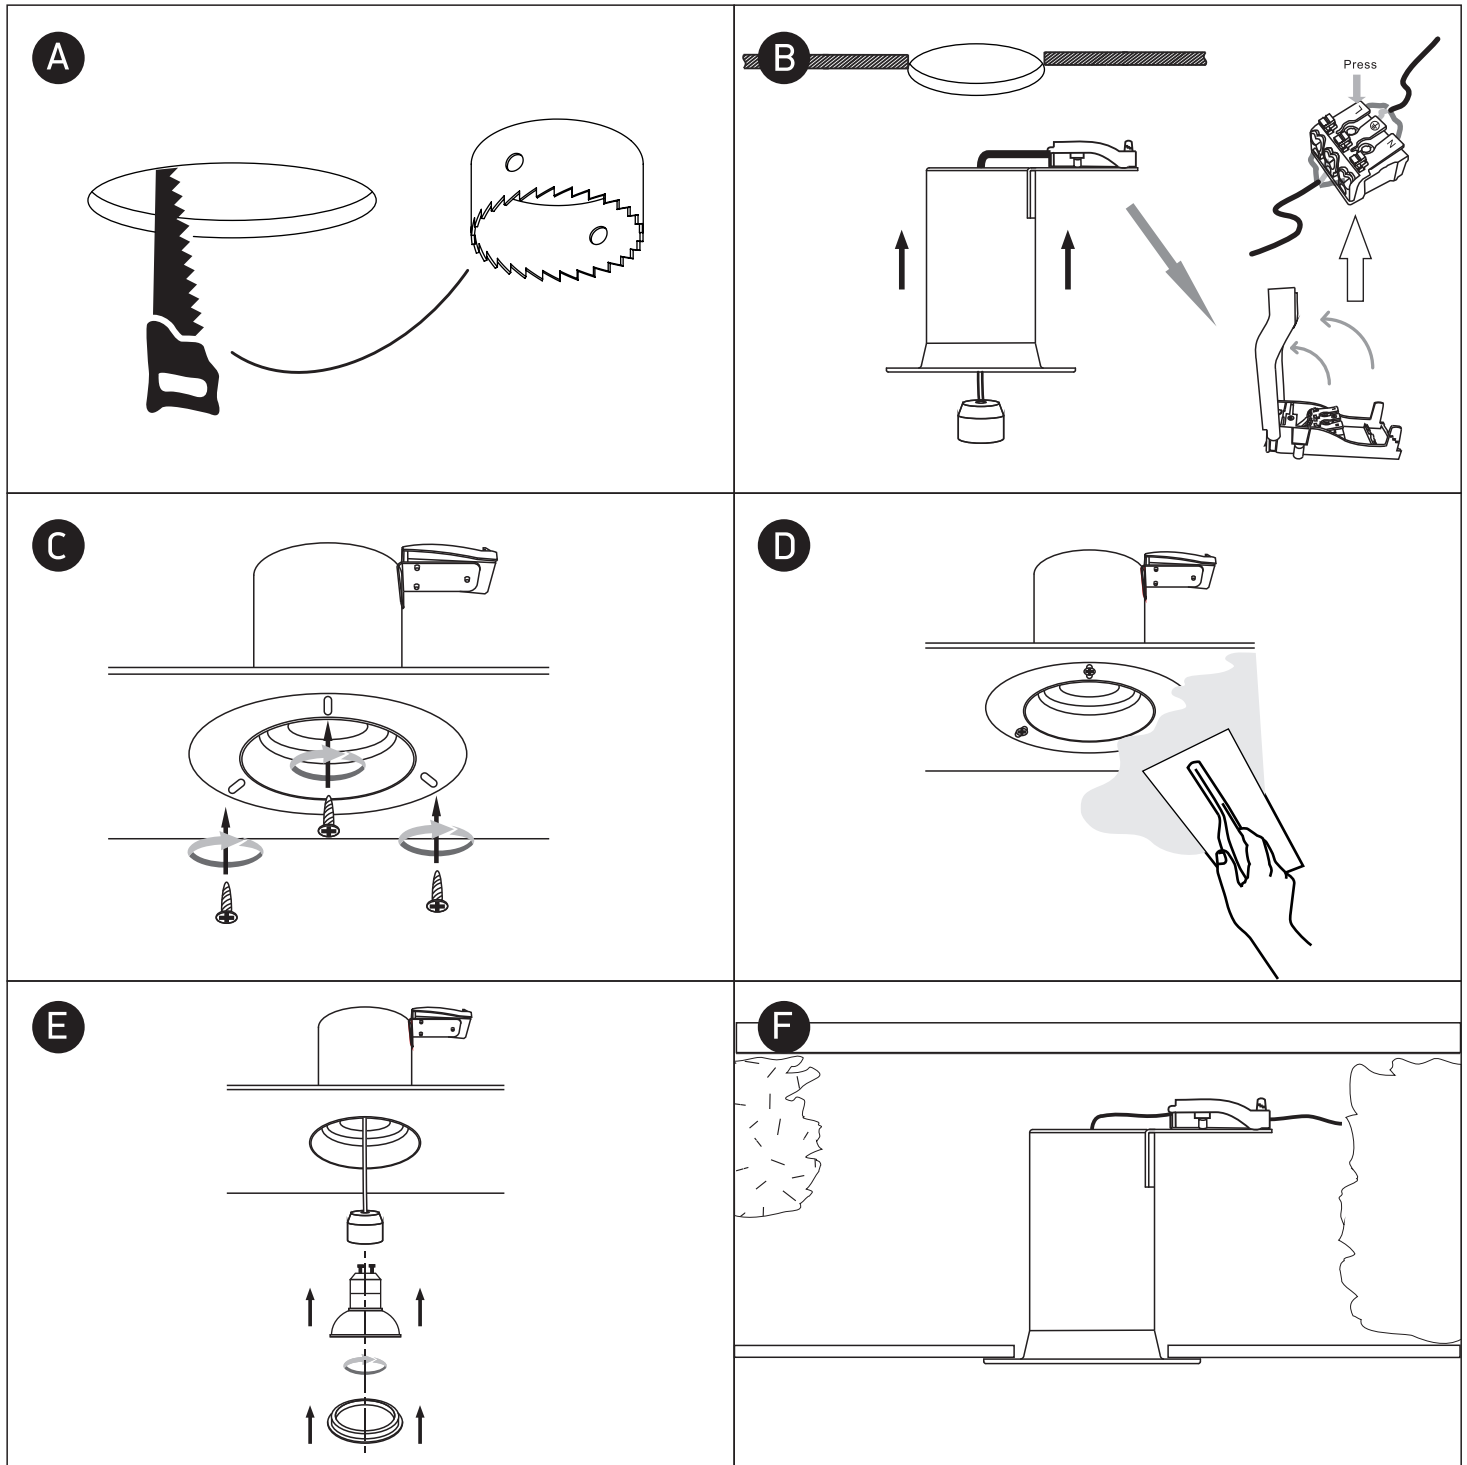

INSTALLATION MANUAL

11105F

100-240V | MR16 | GU10 | 10W | IP20 | Trimless | Fire Rated | Die cast | Adjustable

Warnings:

1. Make sure that the product is installed properly before connecting to electricity.
2. Do not cover the fitting.
3. Maintenance and installation should only be carried out by a professional electrician.