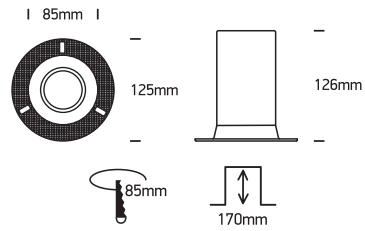

INSTALLATION MANUAL

11105F

100-240V | MR16 | GU10 | 10W | IP20 | Trimless | Fire Rated | Die cast | Adjustable

Warnings:

1. Make sure that the product is installed properly before connecting to electricity.
2. Do not cover the fitting.
3. Maintenance and installation should only be carried out by a professional electrician.