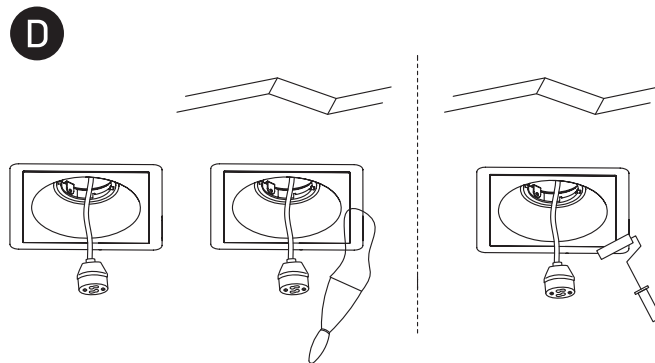

# INSTALLATION MANUAL

11105GT5

Завантажено з e27.com.ua

100-240V | 10W | MR16 | GU10 | IP20 | Gypsum | Adjustable

one  
LIGHT

## Warnings:

1. Make sure that the product is installed properly before connecting to electricity.
2. Do not cover the fitting.
3. Maintenance and installation should only be carried out by a professional electrician.