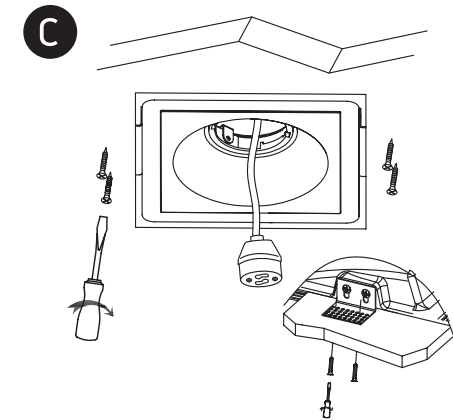

# INSTALLATION MANUAL

11105GT5

Завантажено з e27.com.ua

100-240V | 10W | MR16 | GU10 | IP20 | Gypsum | Adjustable

one  
LIGHT

## Warnings:

1. Make sure that the product is installed properly before connecting to electricity.
2. Do not cover the fitting.
3. Maintenance and installation should only be carried out by a professional electrician.