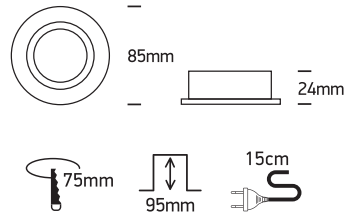

## 11105GU

100-240V | MR16 | GU10 | 10W | IP20 | Die cast | Adjustable