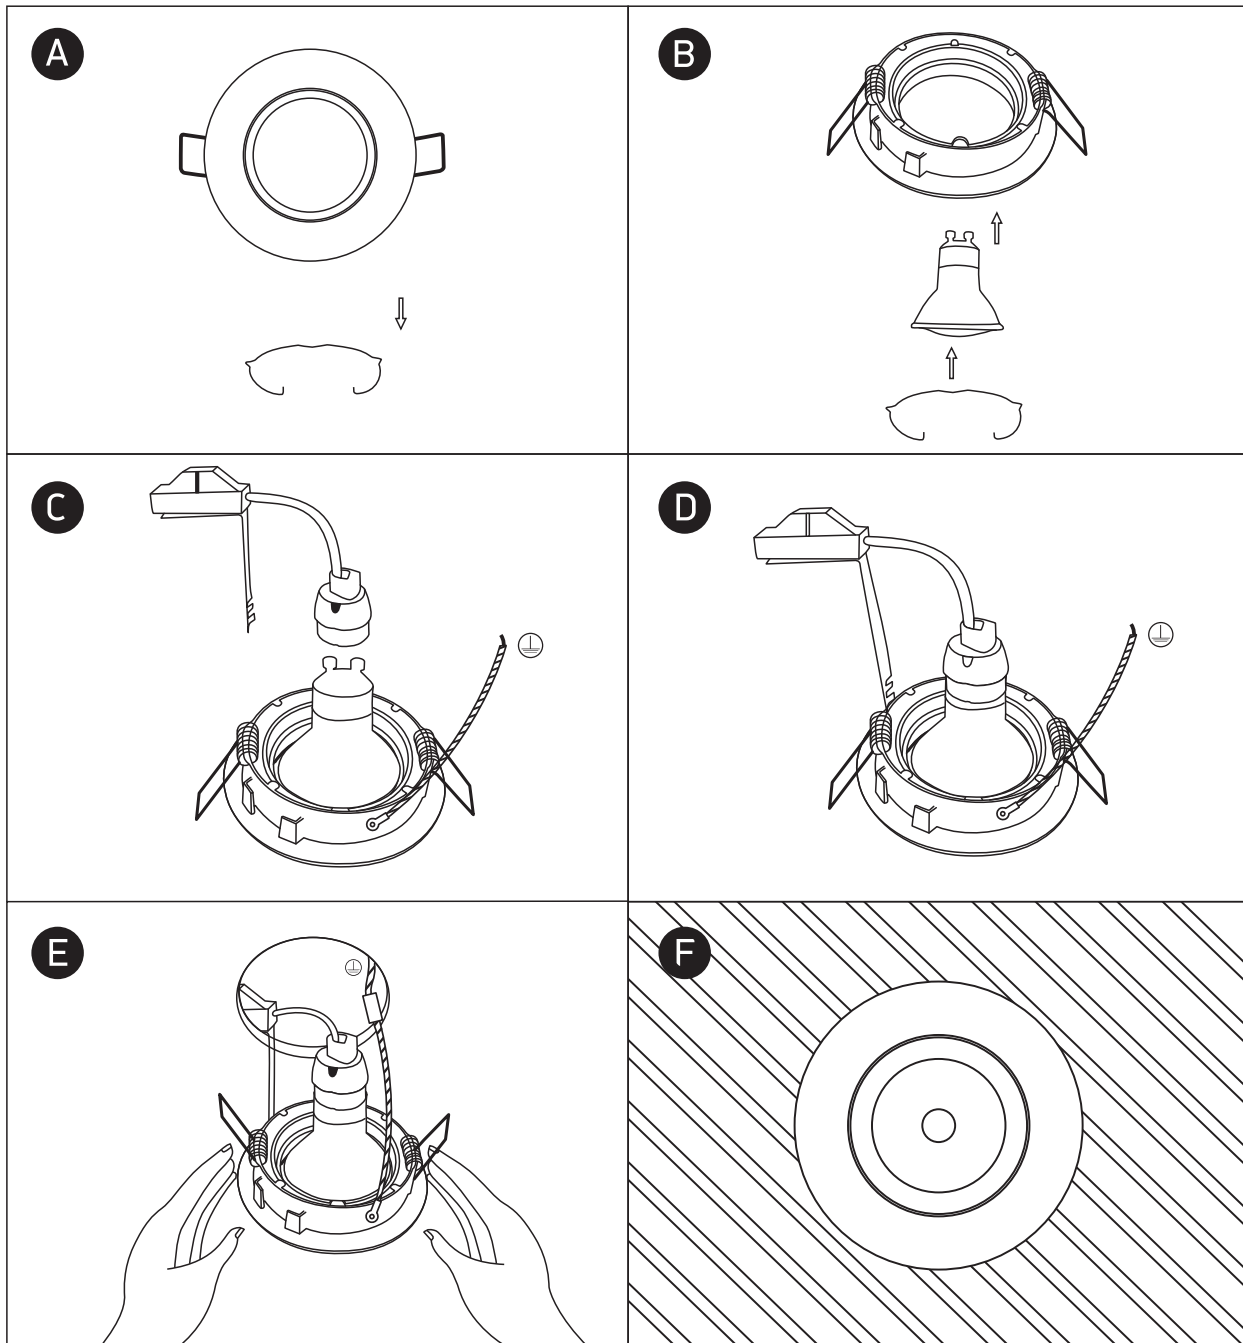

## 11105GU

100-240V | MR16 | GU10 | 10W | IP20 | Die cast | Adjustable