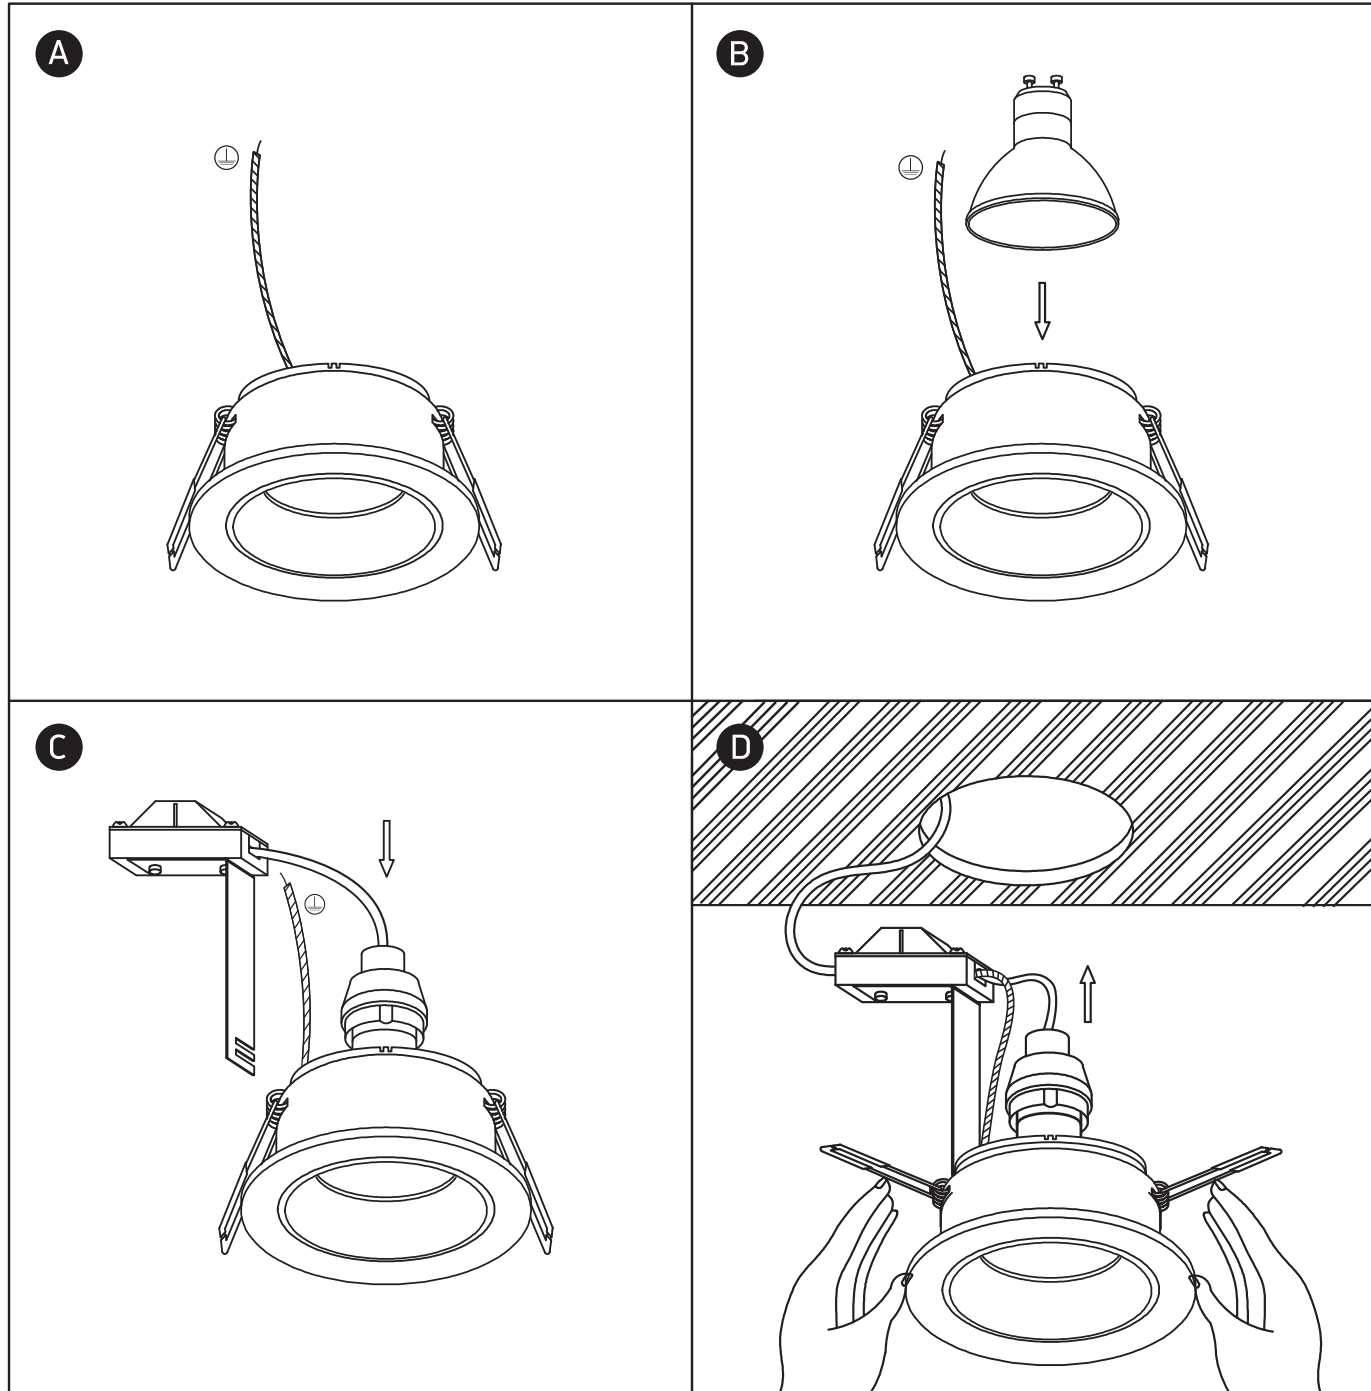

INSTALLATION MANUAL

11105M

100-240V | MR16 | GU10 | 10W | IP20 | Aluminium body + plastic reflector | Adjustable

Warnings:

1. Make sure that the product is installed properly before connecting to electricity.
2. Do not cover the fitting.
3. Maintenance and installation should only be carried out by a professional electrician.