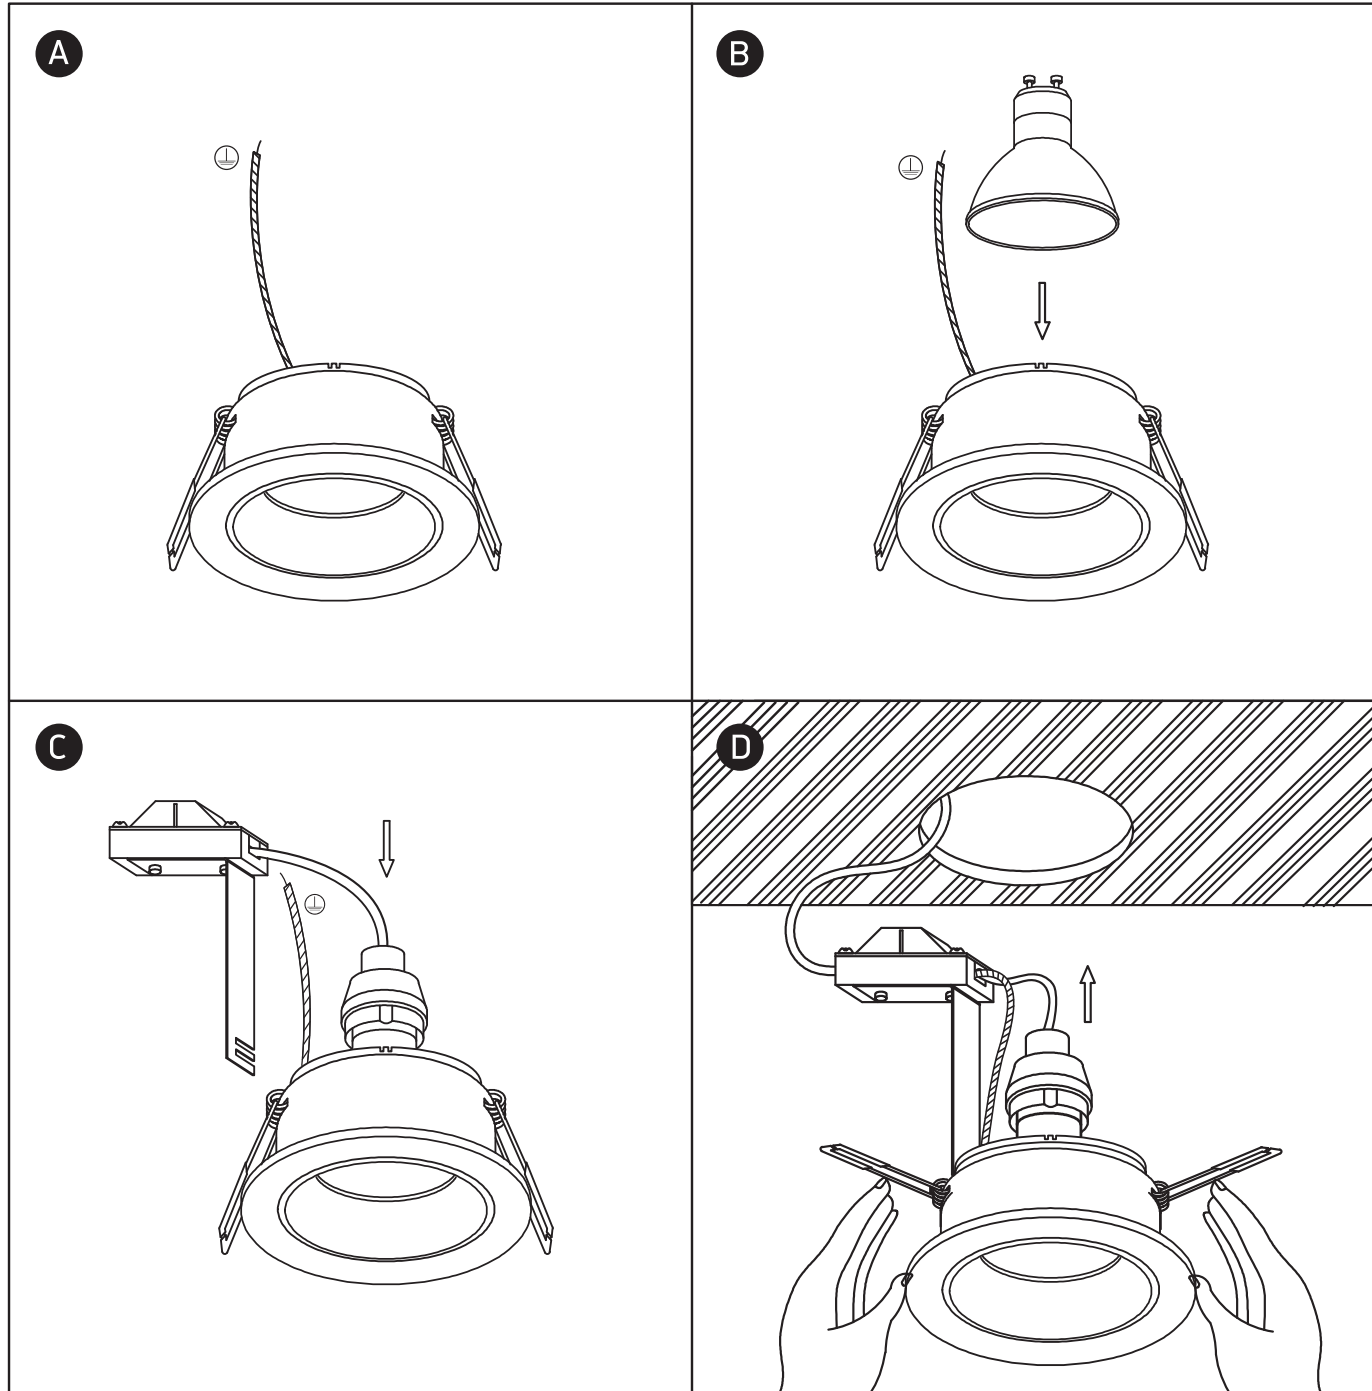

INSTALLATION MANUAL

11105M

100-240V | MR16 | GU10 | 10W | IP20 | Aluminium body + plastic reflector | Adjustable

Warnings:

1. Make sure that the product is installed properly before connecting to electricity.
2. Do not cover the fitting.
3. Maintenance and installation should only be carried out by a professional electrician.