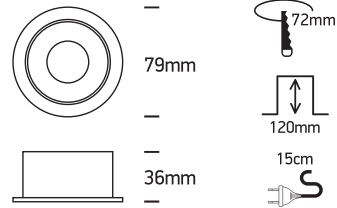

INSTALLATION MANUAL

11105M

100-240V | MR16 | GU10 | 10W | IP20 | Aluminium body + plastic reflector | Adjustable

Warnings:

1. Make sure that the product is installed properly before connecting to electricity.
2. Do not cover the fitting.
3. Maintenance and installation should only be carried out by a professional electrician.