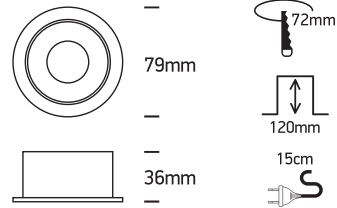

## 11105M

100-240V | MR16 | GU10 | 10W | IP20 | Aluminium body + plastic reflector | Adjustable