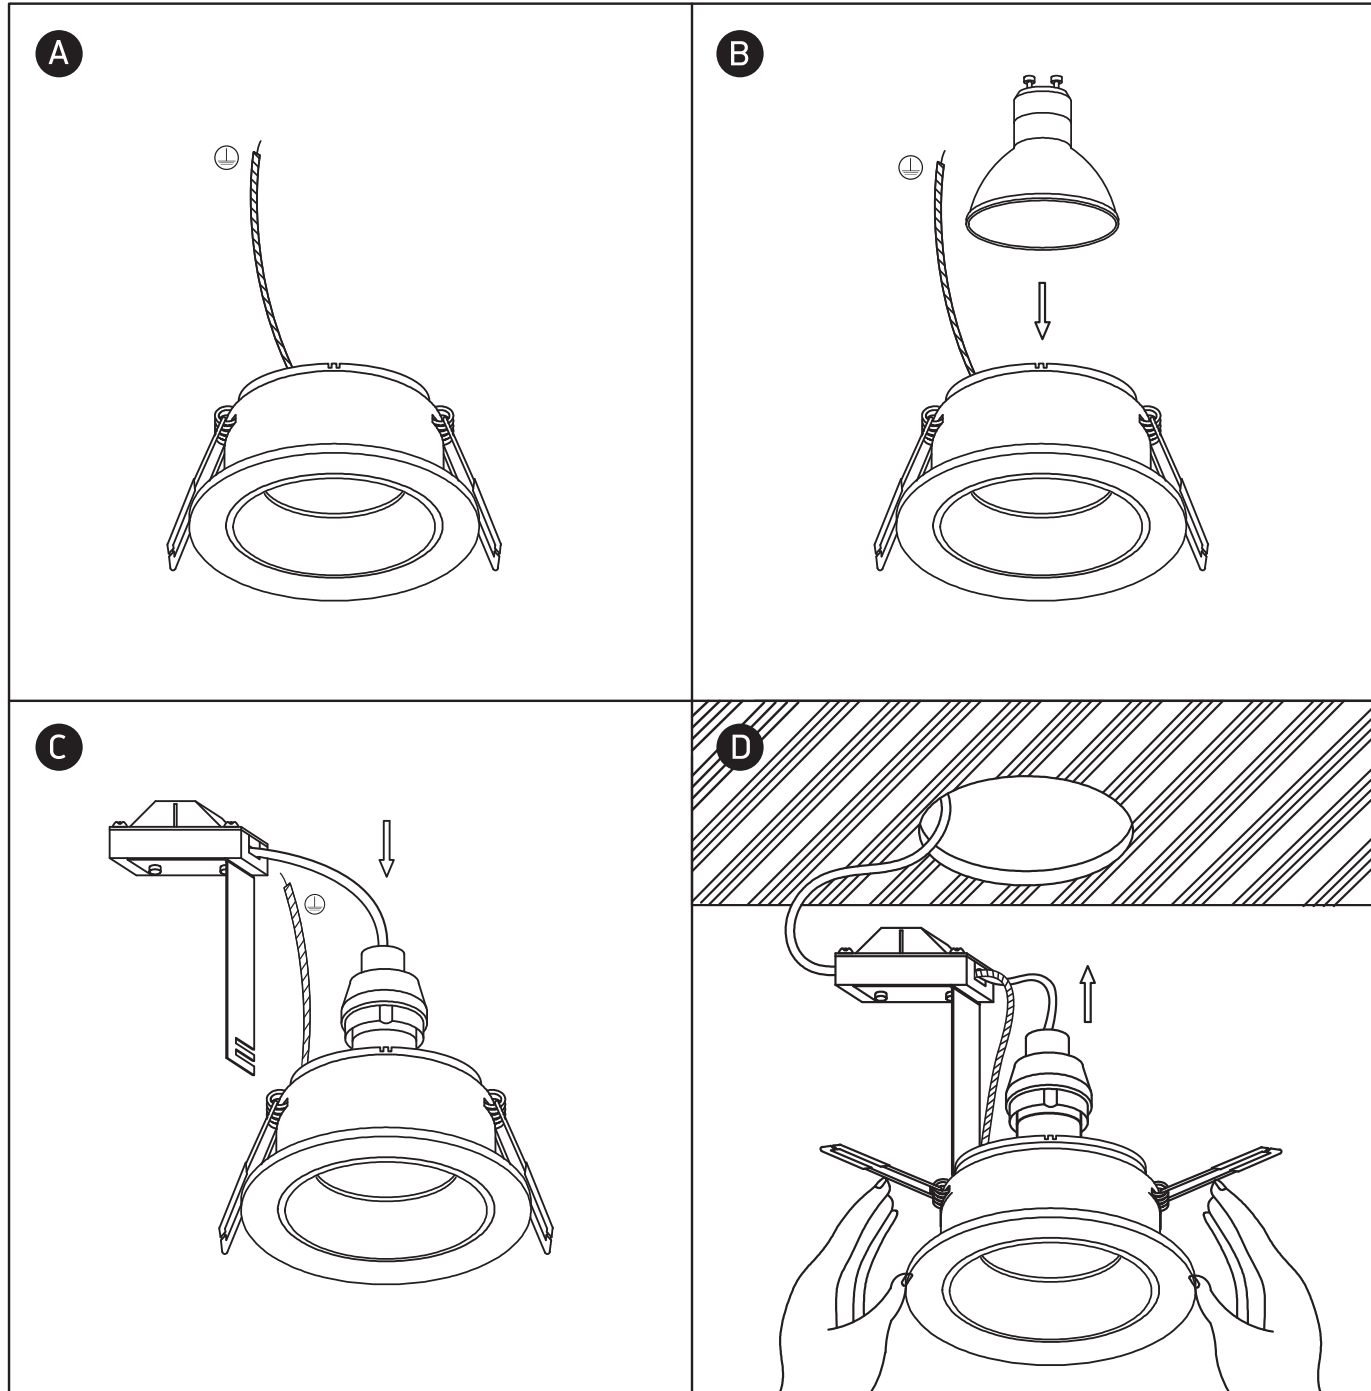

## 11105M

100-240V | MR16 | GU10 | 10W | IP20 | Aluminium body + plastic reflector | Adjustable